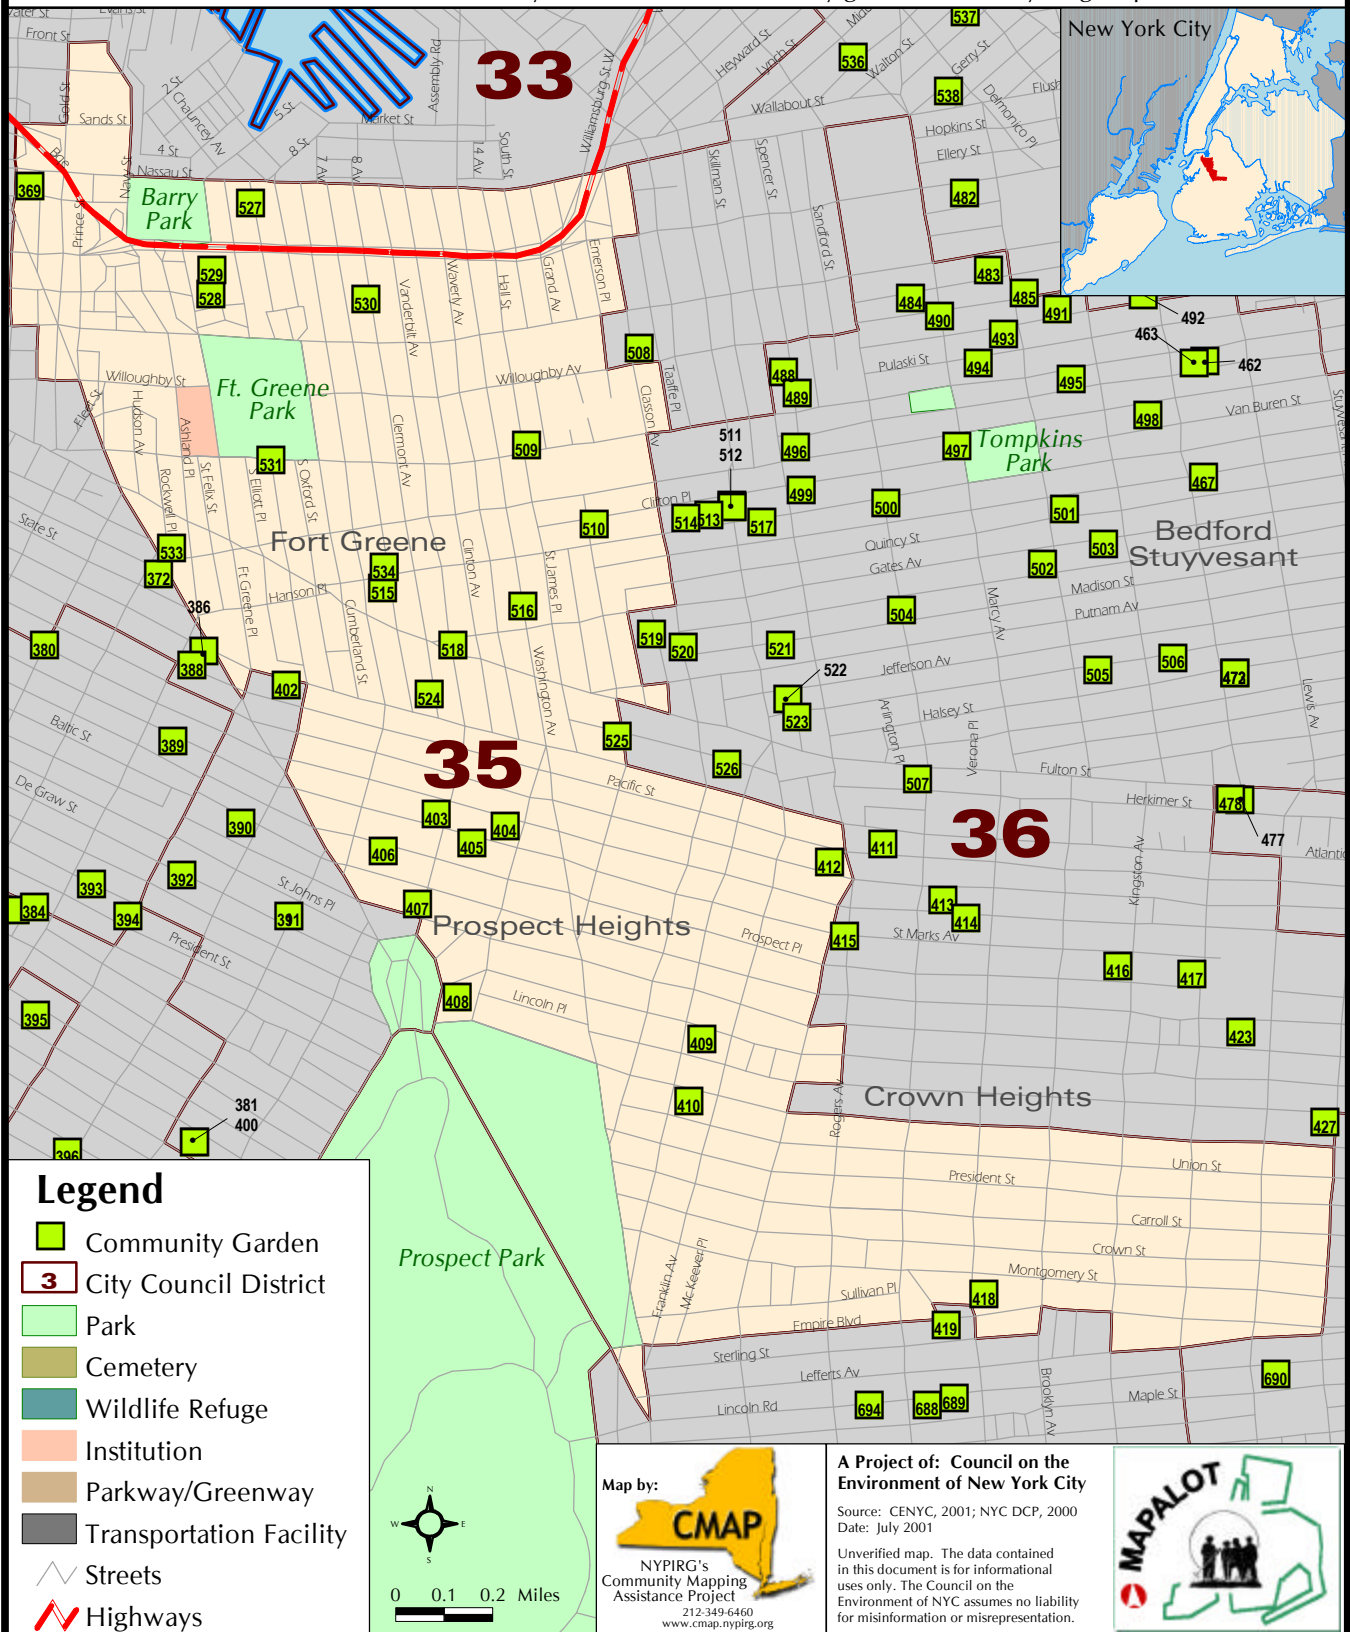

Community Gardens

Brooklyn: City Council District 35

For detailed information about Community Gardens in New York City go to: www.cenyc.org/maps/index.html

Legend

- Community Garden
- City Council District
- Park
- Cemetery
- Wildlife Refuge
- Institution
- Parkway/Greenway
- Transportation Facility
- Streets
- Highways

0 0.1 0.2 Miles

Map by: **CMAP**
 NYPIRG's Community Mapping Assistance Project
 212-349-6460
www.cmap.nypirg.org

A Project of: Council on the Environment of New York City
 Source: CENYC, 2001; NYC DCP, 2000
 Date: July 2001
 Unverified map. The data contained in this document is for informational uses only. The Council on the Environment of NYC assumes no liability for misinformation or misrepresentation.