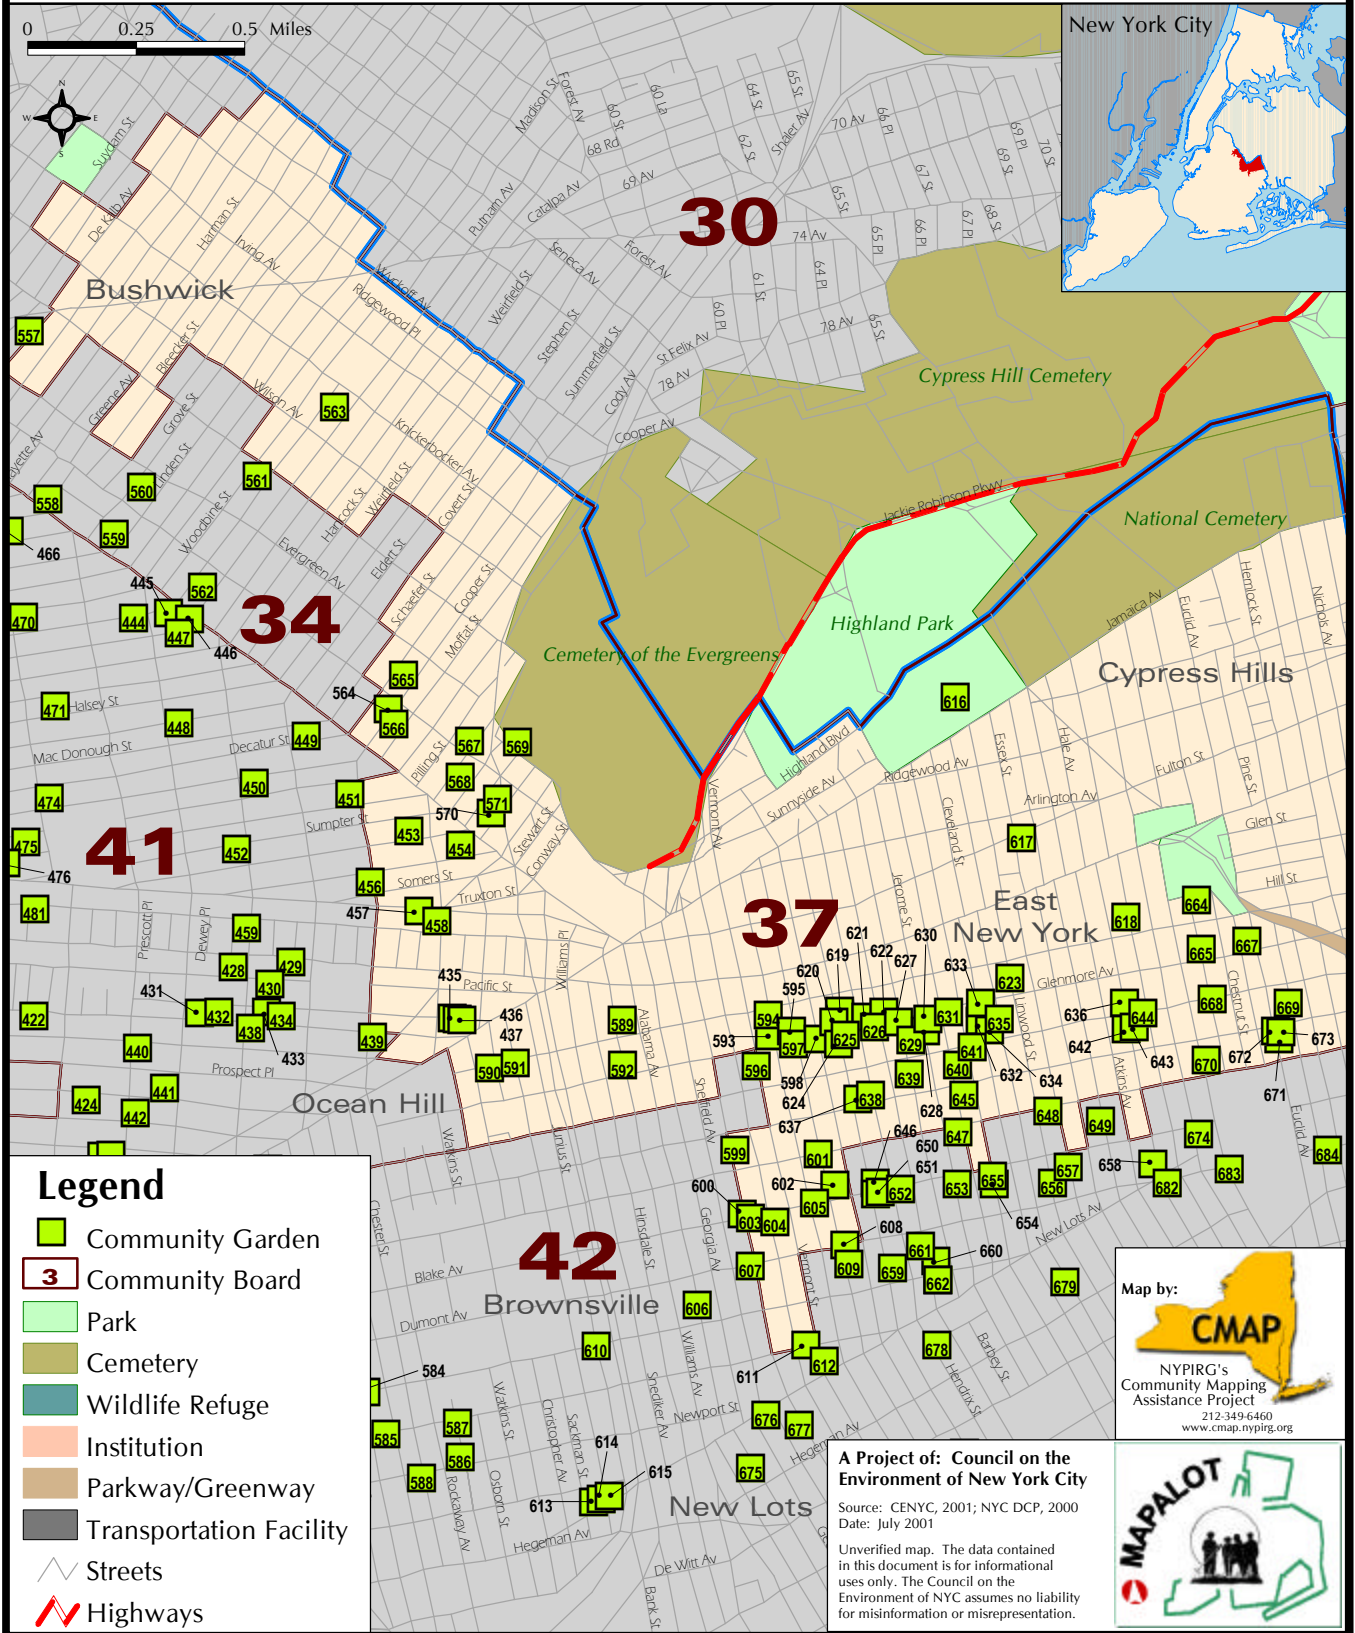

Community Gardens

Brooklyn: City Council District 37

For detailed information about Community Gardens in New York City go to: www.cenyc.org/maps/index.html

Legend

- Community Garden
- Community Board
- Park
- Cemetery
- Wildlife Refuge
- Institution
- Parkway/Greenway
- Transportation Facility
- Streets
- Highways