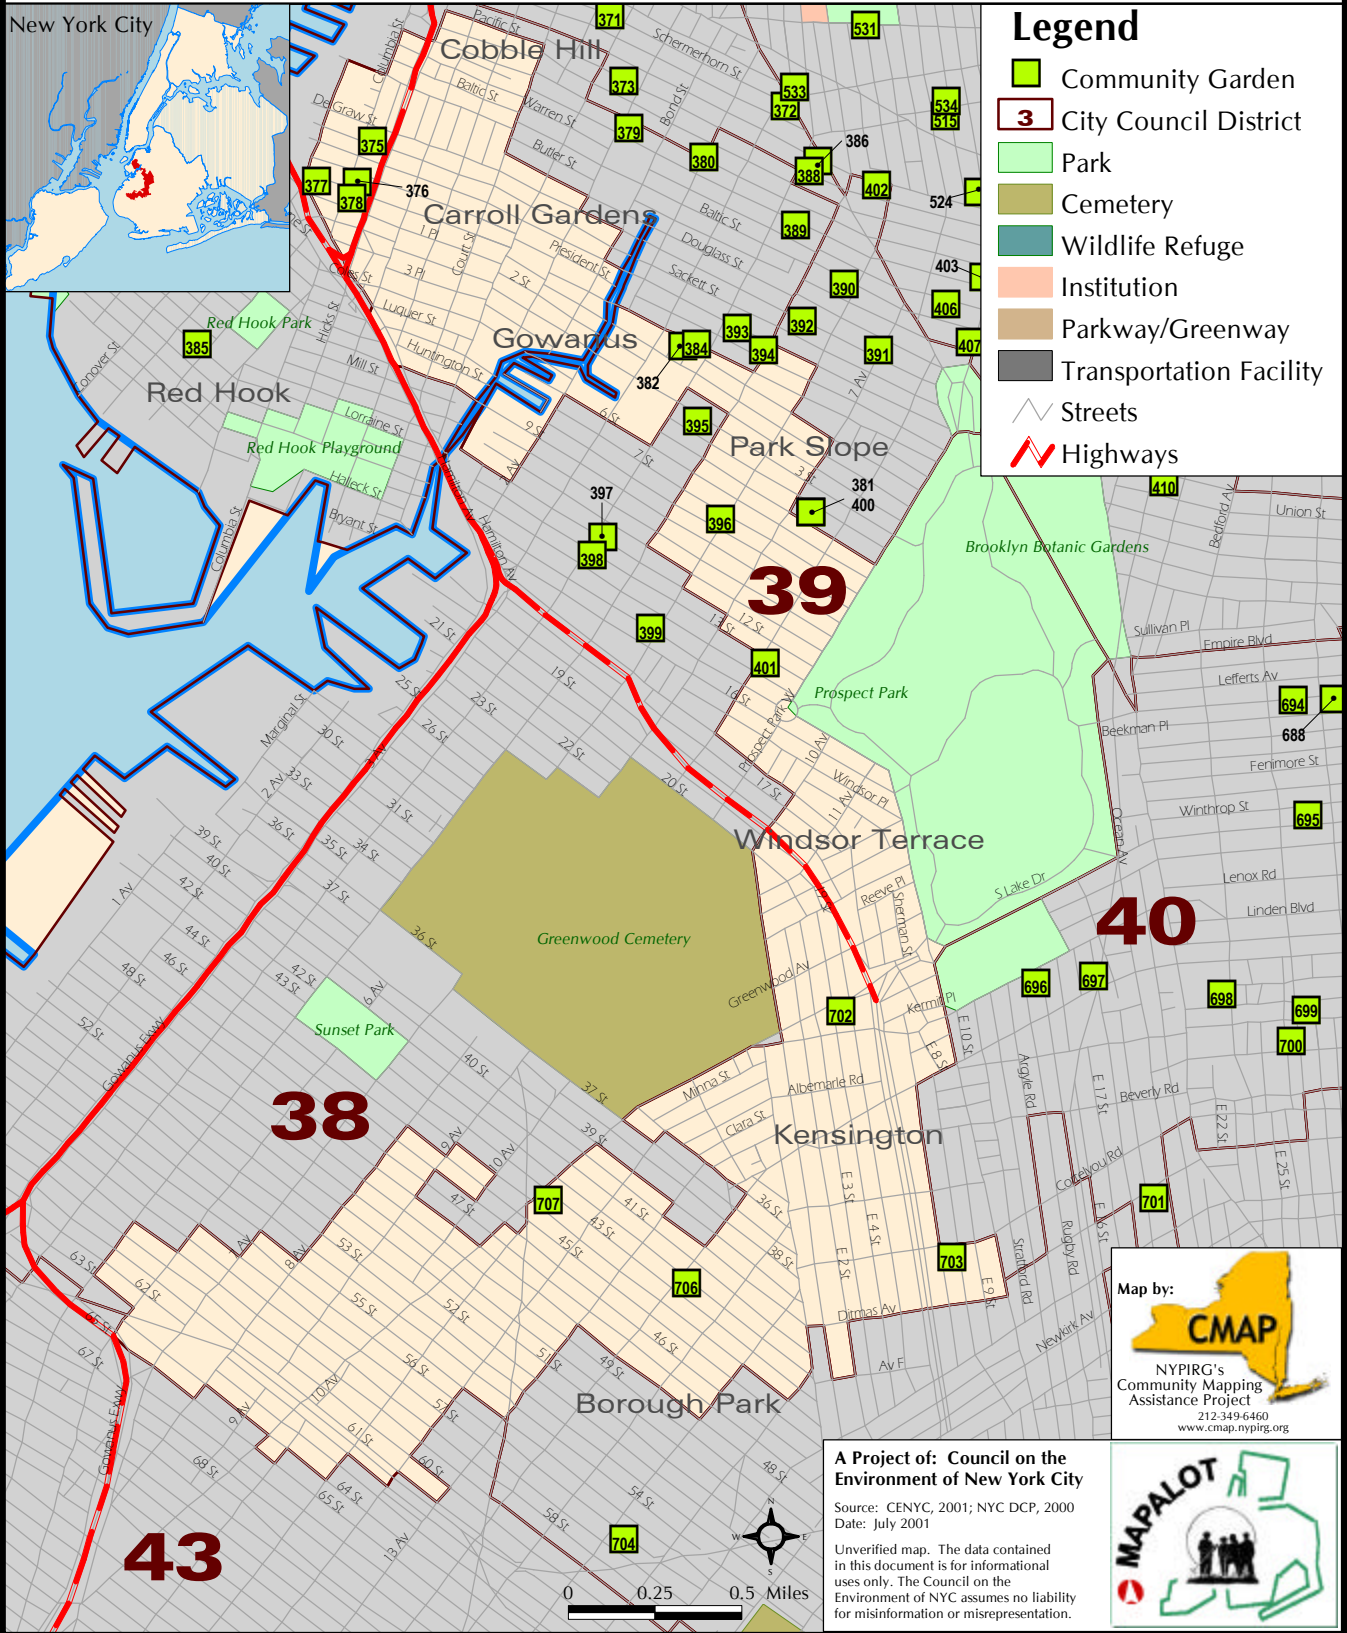

Community Gardens

Brooklyn: City Council District 39

For detailed information about Community Gardens in New York City go to: www.cenyc.org/maps/index.html

Community Gardens

For detailed information about Community Gardens in New York City go to: www.cenyc.org/maps/index.html

Brooklyn: City Council District 39

ID	GARDEN NAME	ADDRESS
375	Human Compass Community Garden Inc.	207-209 Columbia Street
376	Amazing Garden	261-265 Columbia Street
377	Backyard Garden	61-73 Hamilton Avenue
378	Summit Street Community Garden	281-285 Columbia Street
382	P.S. 372@834 / The Children's School	219 First Street
384	Gil Hodges Memorial Garden	Corner of Carroll Street & Denton Place
396	Schaef Earth Garden	410 6th Avenue
401	Rainbow Garden/P.S. 107	1301 8th Avenue
702	Windsor Terrace Kensington Memorial Garden	East 4th Street between Caton & Ft. Hamilton Parkway
703	I.S. 62	Corner of Cortelyou Road & East 7th Street
706	PS 164	4211 14th Avenue
707	PS 131-Roof Greenhouse	4305 Ft. Hamilton Pkwy.