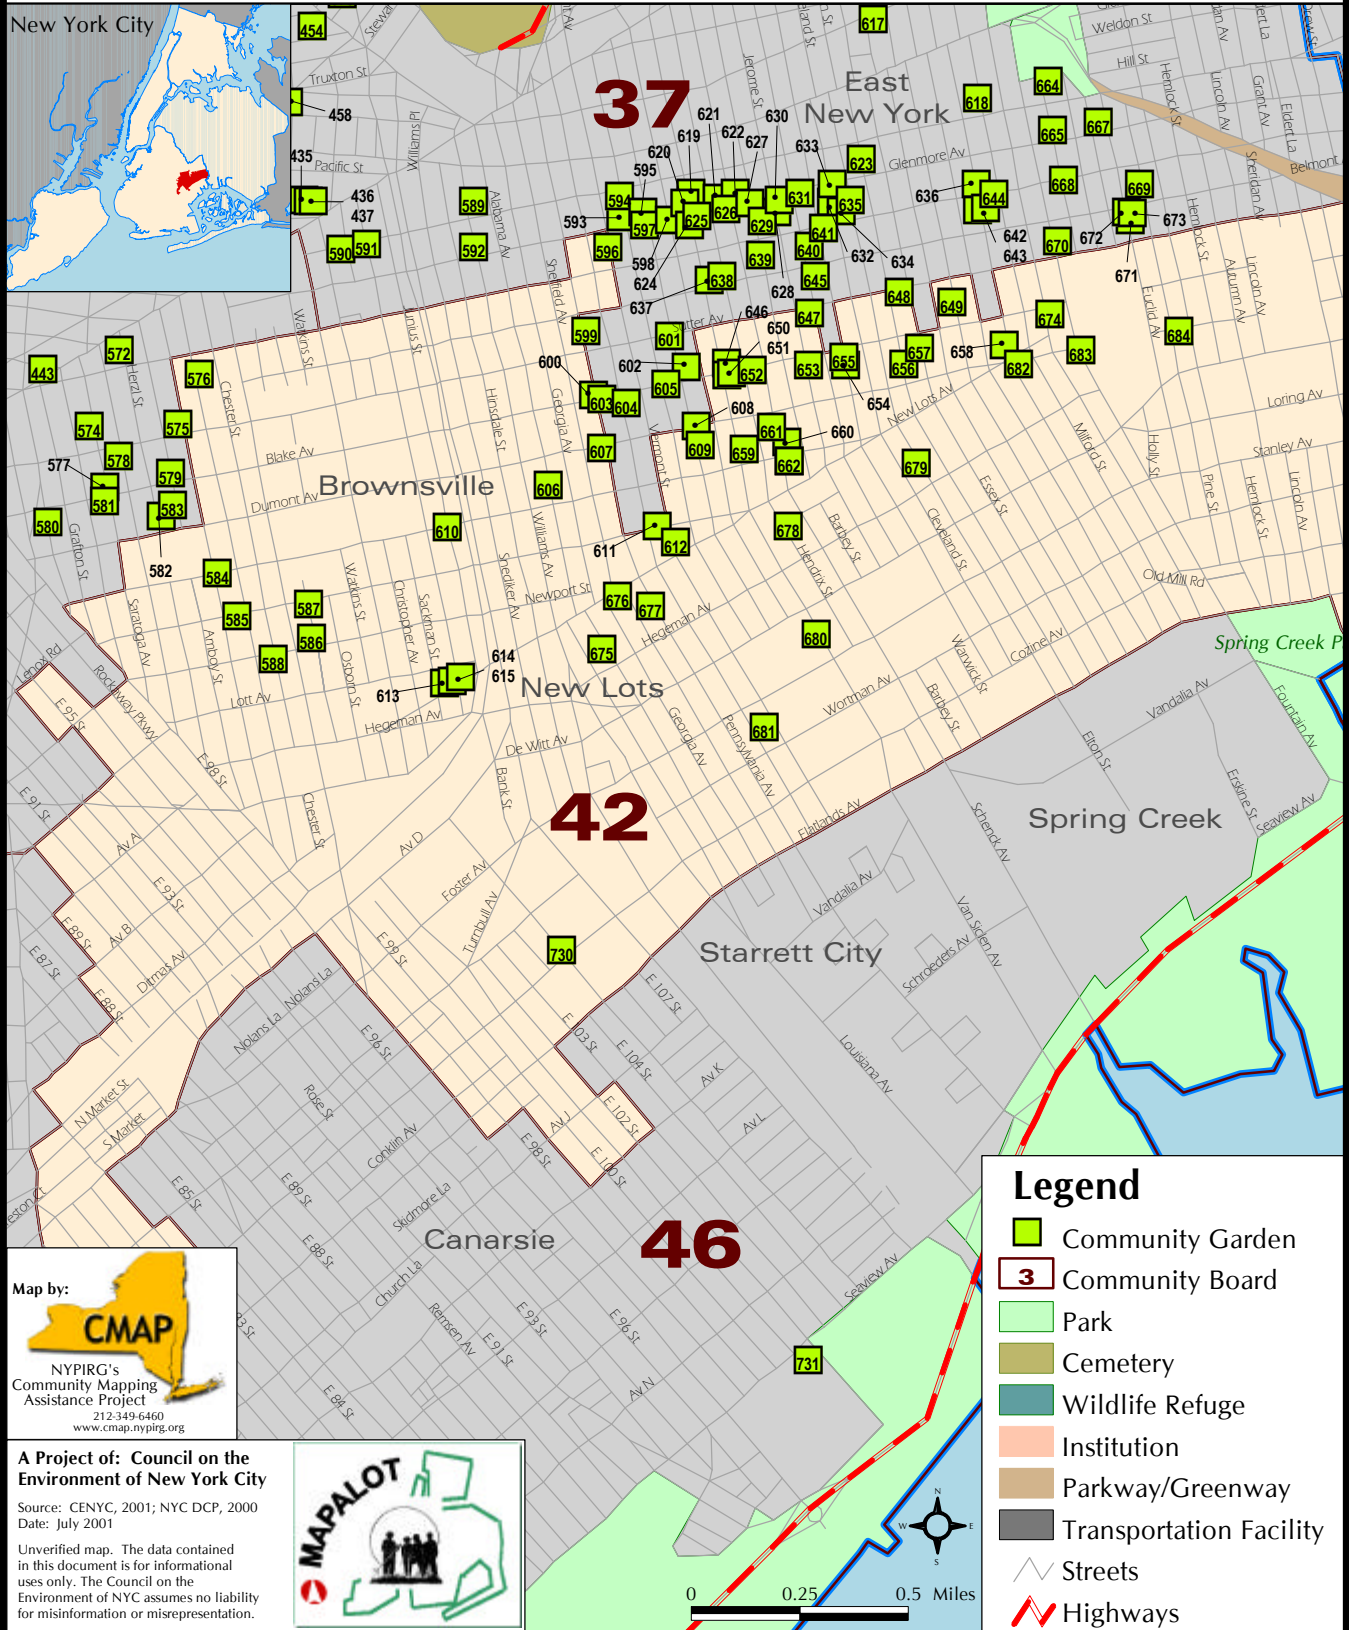

## Brooklyn: City Council District 42

ID	GARDEN NAME	ADDRESS
576	Bristol Street Gardeners	102-106 Bristol Street
584	Hopkinson R & L Block Assoc.	754 Hopkinson Avenue
585	Bristol Street Community Garden	156 Riverdale/N/W/C Riverdale & Bristol
586	Newport Gardens Tnt. Assoc.	823 Newport Street
587	Family & Friends	Rockaway Avenue, S/E/C Riverdale Ave.
588	Gethsemane Baptist Church	144 Newport Street
596	Flor Davila Community Garden	277,283,287 New Jersey Avenue
599	Pennsylvania Avenue Club	312 Pennsylvania Avenue
600	Sunday School Class and Young Peoples Garden	635-639 Blake Ave
603	Thomas Jefferson High School	642-648 Blake Avenue
606	ENYUYC Success Garden	449-461 Williams Avenue/ 470 Alab
607	Fannie Barnes Children's Playground	452 Pennsylvania Ave
608	First Temple of David/Good Neighbors B. A.	494 Bradford Street
609	P.S. 53	522 Bradford Street
610	Powell Street Garden	N/E/C Powell St. & Livonia Ave.
611	Ujima I Garden	New Jersey Ave
612	Bible Nursery Daycare Garden	668 Vermont St.
613	Powell Street Block Assoc.#2	93 New Lots Avenue
614	United Missionary Baptist Church	95-103 New Lots Avenue
615	Powell Street Block Assoc.#1	633 Powell Street
646	Big Red Garden	436 Van Siclen Avenue
647	Jerome Gardens	447 Jerome Street
648	Linwood Street Block Association	992 Sutter Avenue
649	Good Shepherds Garden	555-557 Shepherd Avenue
650	C.A.U.S.A. Festival Garden	780-788 Blake Avenue
651	Van Siclen Ave. Vacant Lot Grp.	790 Blake Avenue
652	Block Association of Hendrix Street	532 Hendrix Street
653	Nehemiah Ten GreenThumb B.A.	565 Barbey St.
654	Warwick Street Greenery Glow Garden	601 Warwick Street
655	Warwick/Ashford/Blake Block Assoc.	587 Warwick Street
656	Anna Hilbert Block Assoc.	585 Elton Street