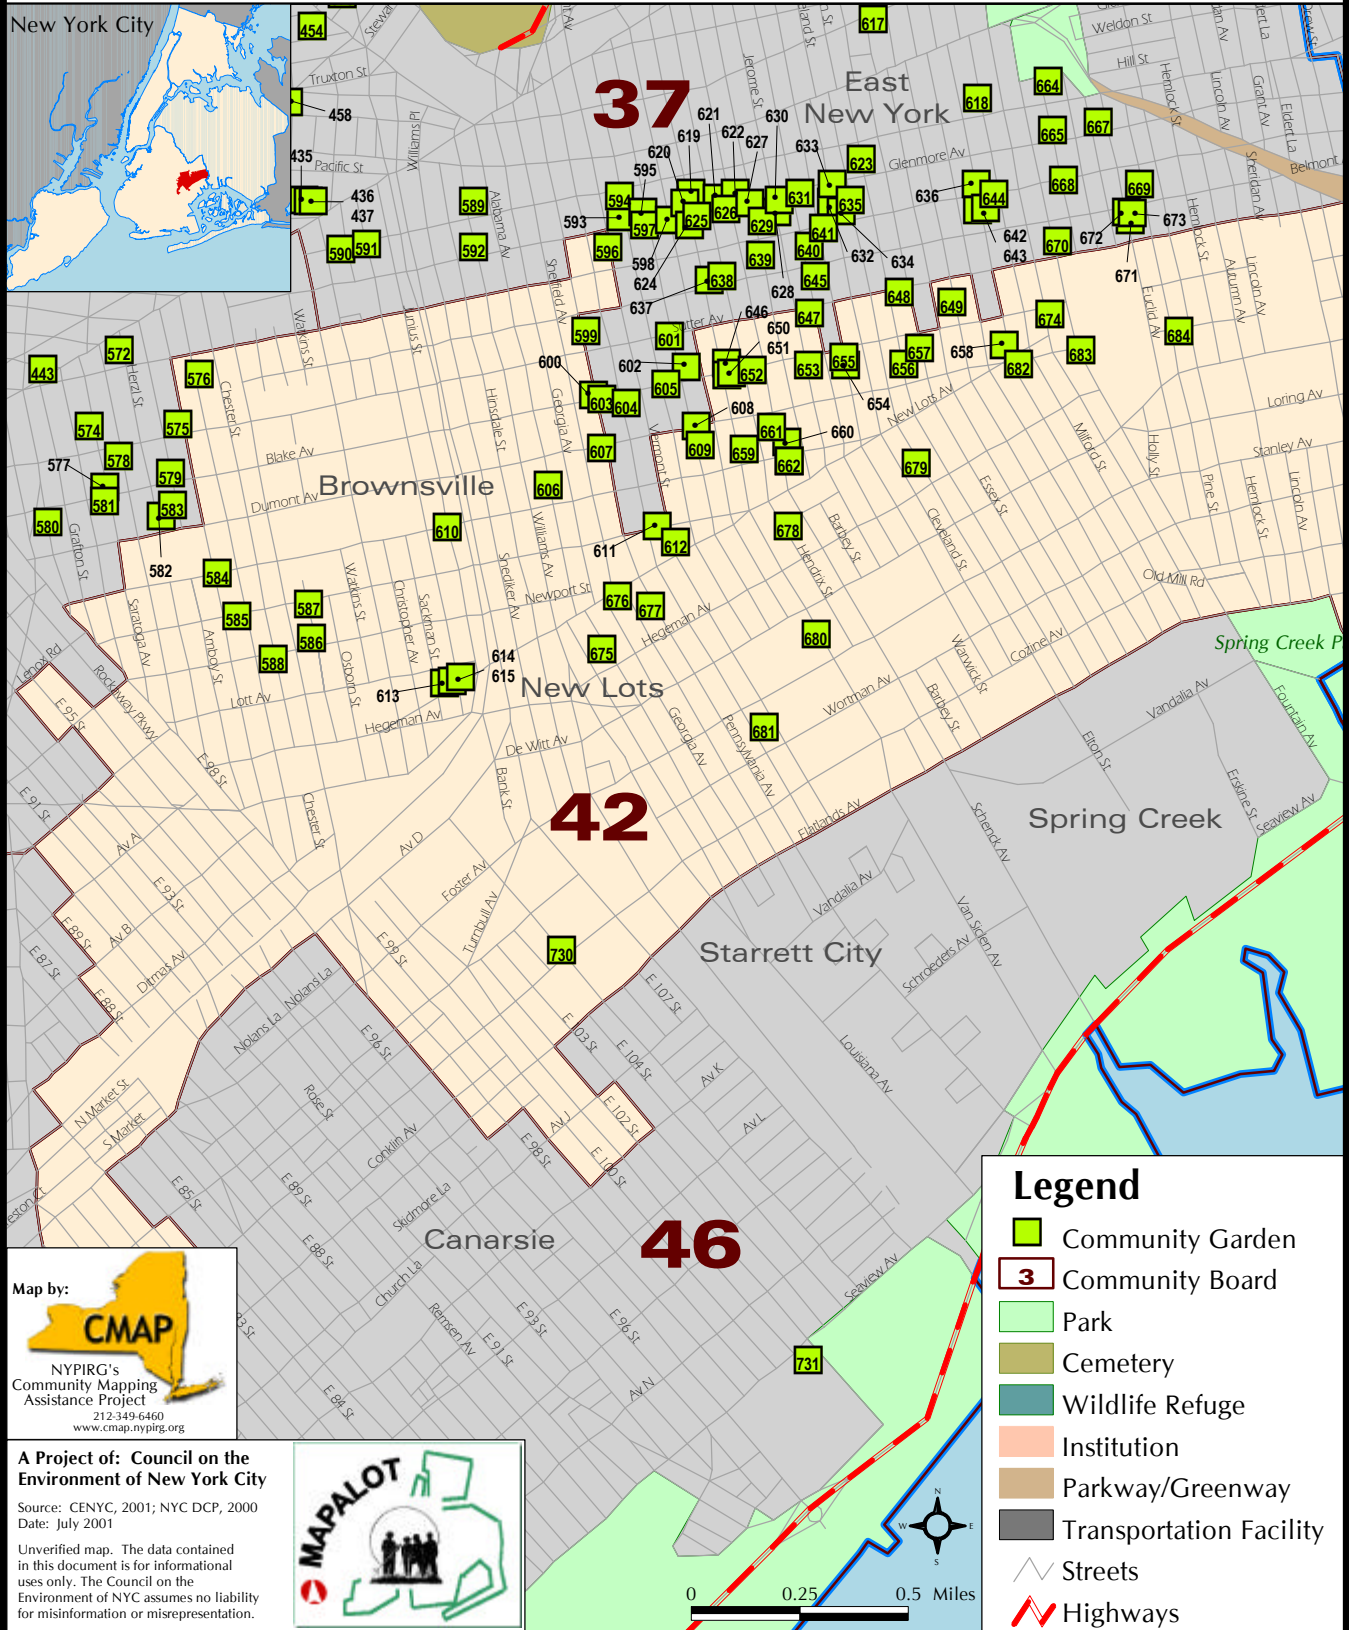

Community Gardens

Brooklyn: City Council District 42

For detailed information about Community Gardens in New York City go to: www.cenyc.org/maps/index.html

Legend

- Community Garden
- Community Board
- Park
- Cemetery
- Wildlife Refuge
- Institution
- Parkway/Greenway
- Transportation Facility
- Streets
- Highways

Continued on Next Page

Community Gardens

For detailed information about Community Gardens in New York City go to: www.cenyc.org/maps/index.html

Brooklyn: City Council District 42 continued

ID	GARDEN NAME	ADDRESS
657	Cherry Tree Gardeners	653-655 Linwood Street
658	New Lots Block Assoc.	391-393 Atkins Avenue
659	Van Siclen Gardens	560 Van Siclen Avenue
660	New Vision Garden	590-594 Schenck Ave./643-45 Hendrix St.
662	UCC Community Garden	600 Schenck Avenue
663	Operation Forward	610-622 Schenck Avenue
674	Beare Ave. Block Assoc.	W/S Logan St./S/O Blake Ave.
675	Prophecy Garden Church of God	43 -69 Malta Street
676	Georgia Avenue Comm. Assoc.	328 New Lots Avenue
677	Sheffield South Block Association	673 Sheffield Avenue
678	Hendrix St. Block Assoc.	738 Hendrix Street
679	Family Community Garden	Cleveland Street/N/O Hegeman Ave.
680	I.S. 311 The Essence School	800 Van Siclen Ave.
681	P.S. 4 at P.S. 843	530 Stanley Avenue
682	United Garifuna Assoc.	S/W/C of New Lots Ave. & Montauk
683	Good Planters	W/S Fountain Avenue, S/O Dumont Ave.
684	Euclid/Pine Street Block Association	S/W/C Dumont Ave. & Pine St.
730	Ponderosa Garden	664 East 105th Street