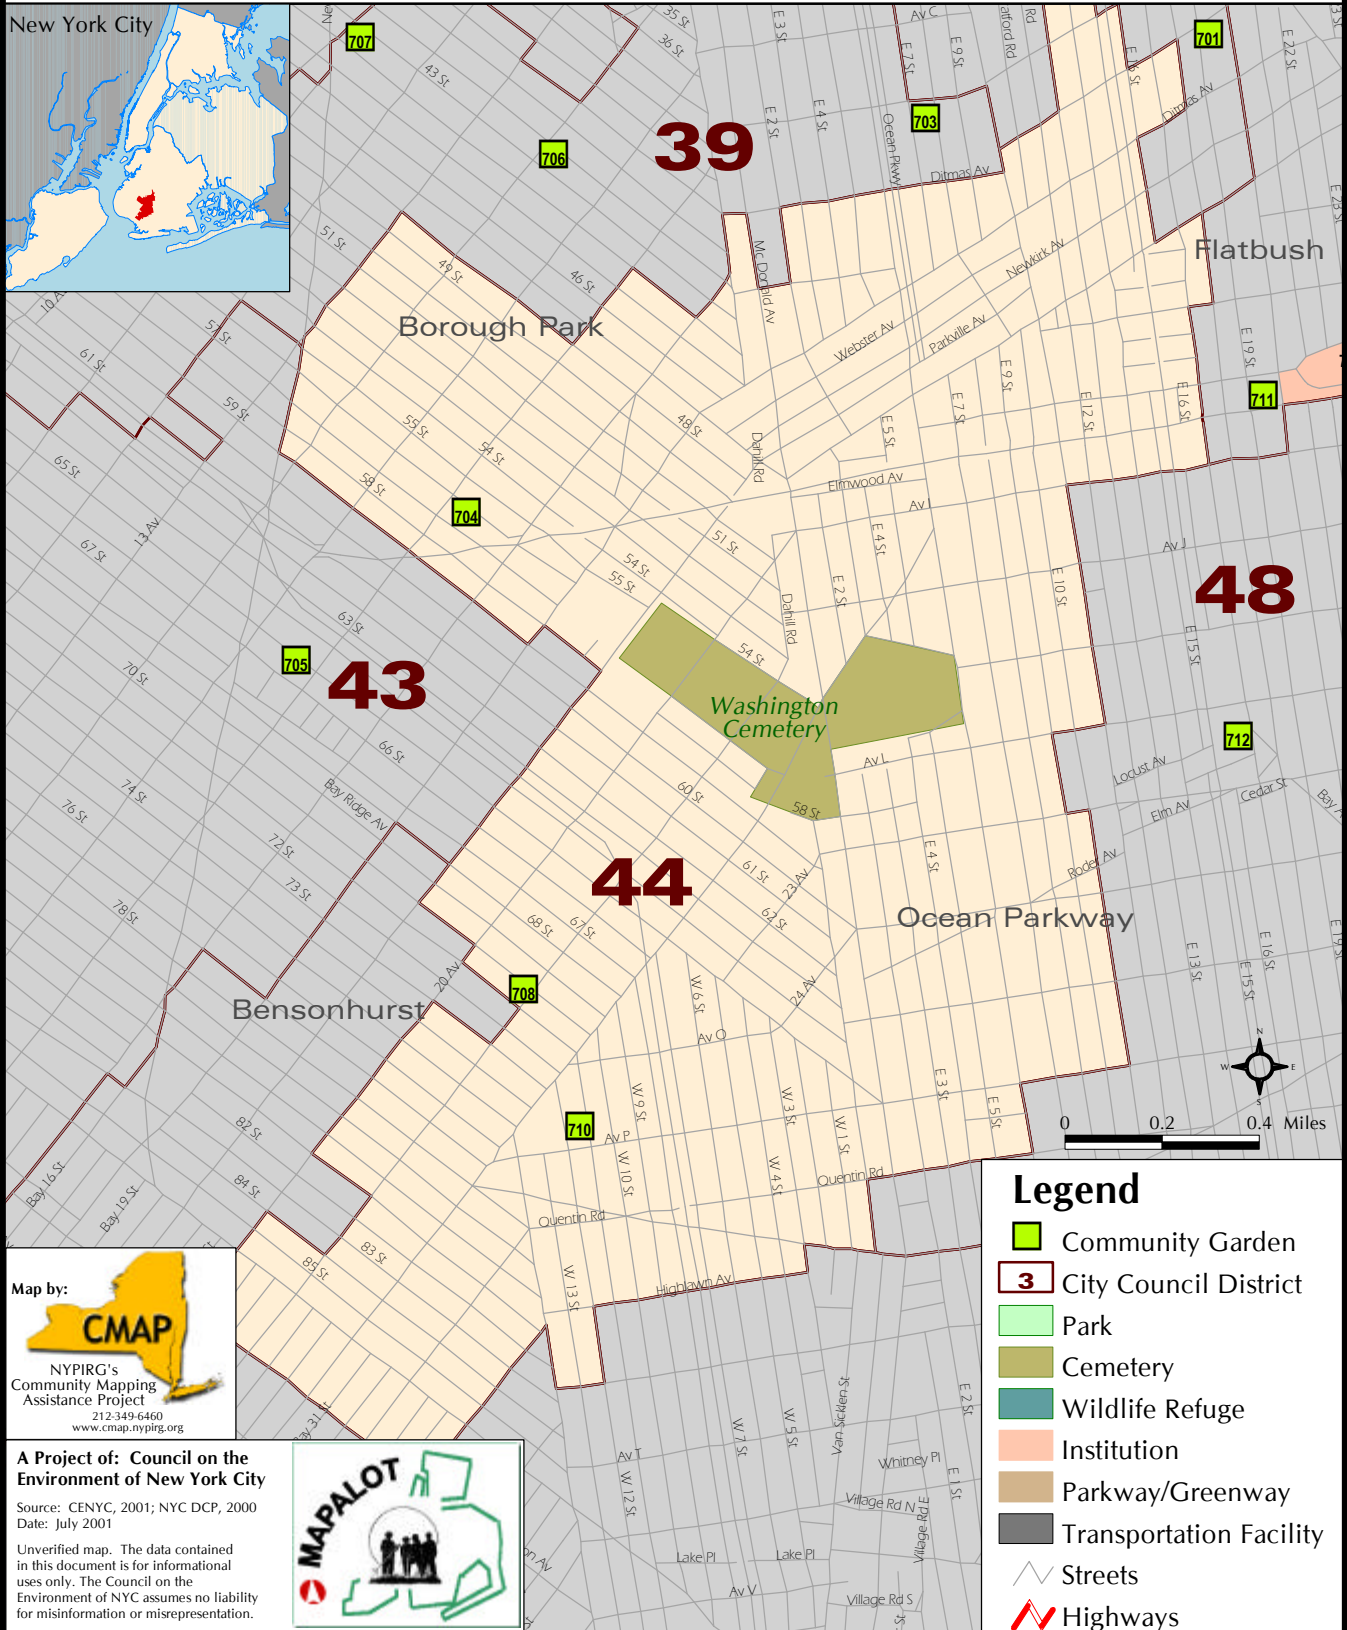

Community Gardens

Brooklyn: City Council District 44

For detailed information about Community Gardens in New York City go to: www.cenyc.org/maps/index.html

Legend

- Community Garden
- City Council District
- Park
- Cemetery
- Wildlife Refuge
- Institution
- Parkway/Greenway
- Transportation Facility
- Streets
- Highways

Map by:

NYPIRG's
Community Mapping
Assistance Project
212-349-6460
www.cmap.nypirg.org

A Project of: Council on the Environment of New York City

Source: CENYC, 2001; NYC DCP, 2000
Date: July 2001