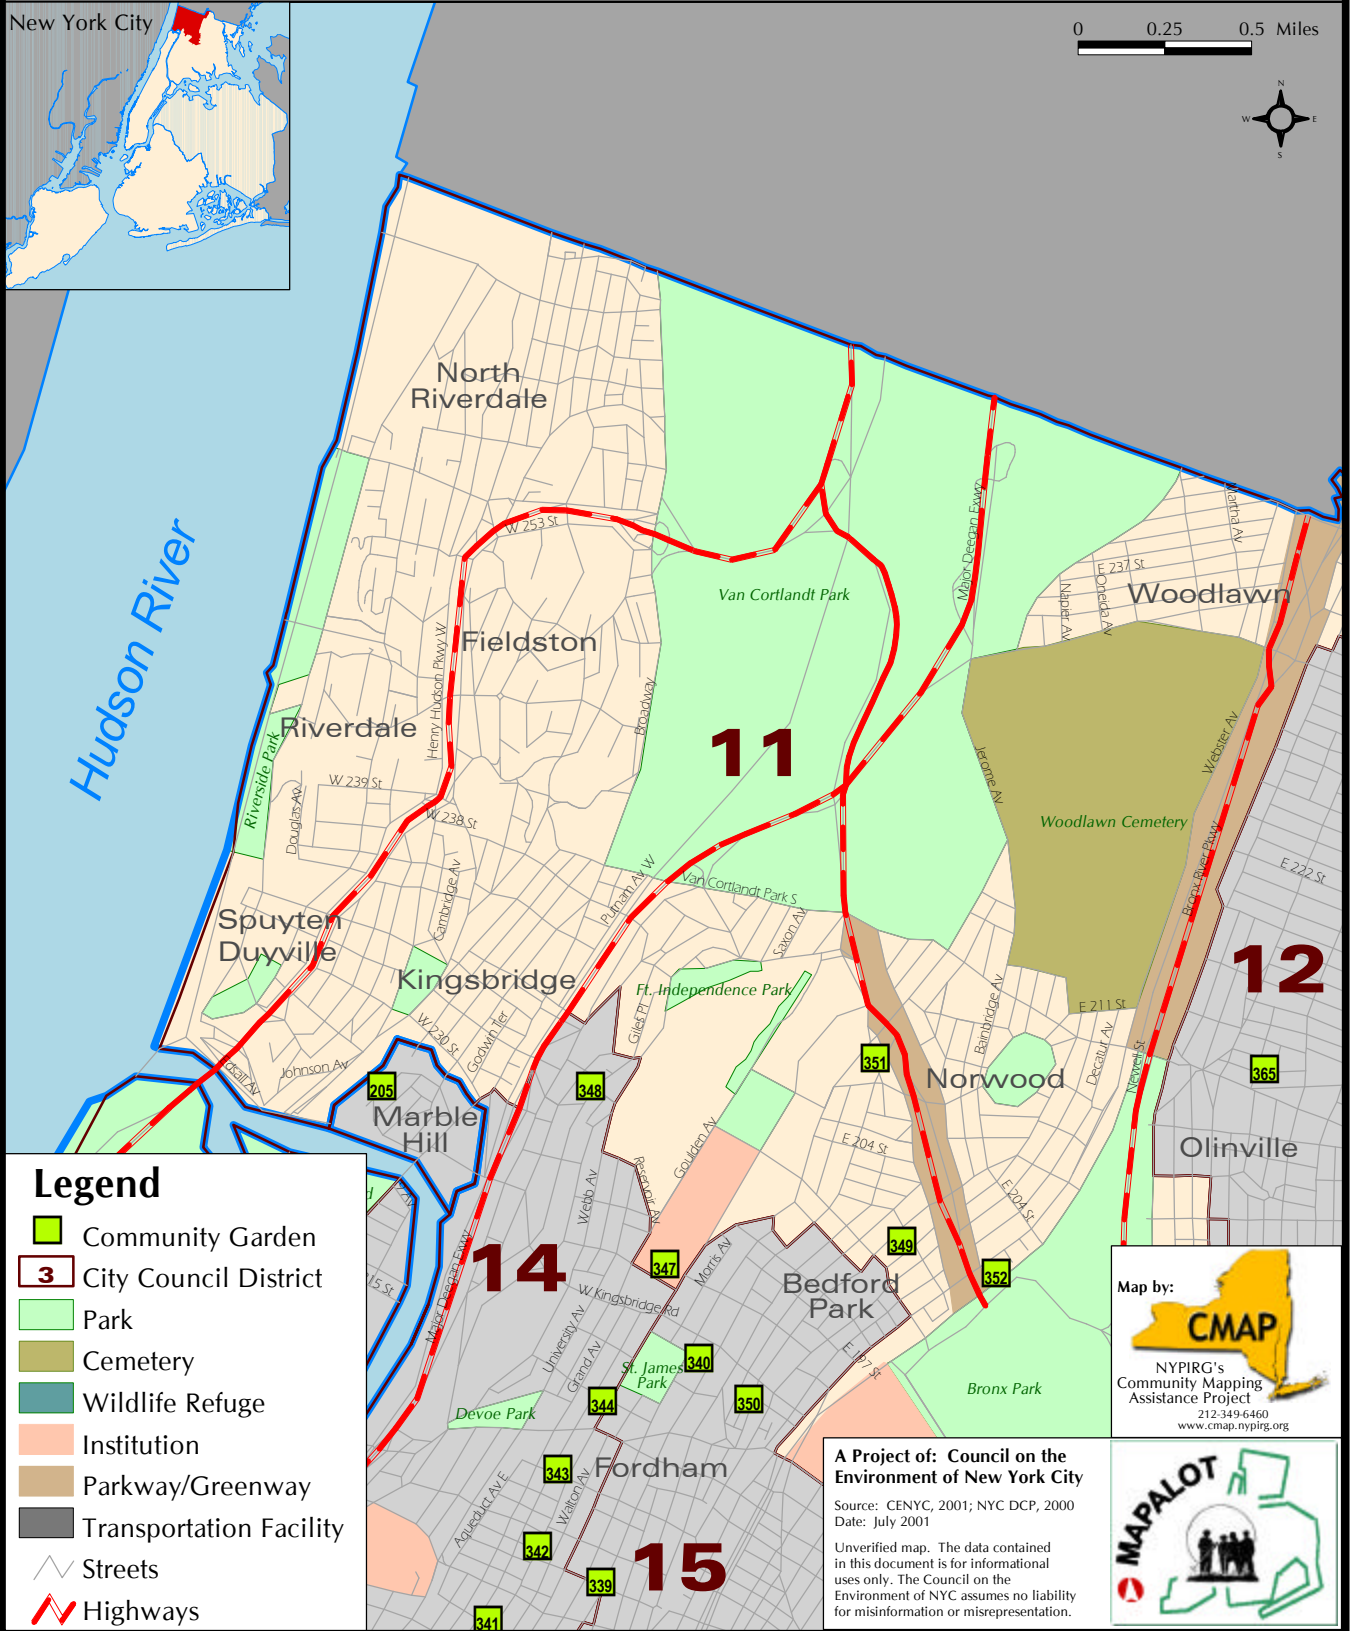

0 0.25 0.5 Miles