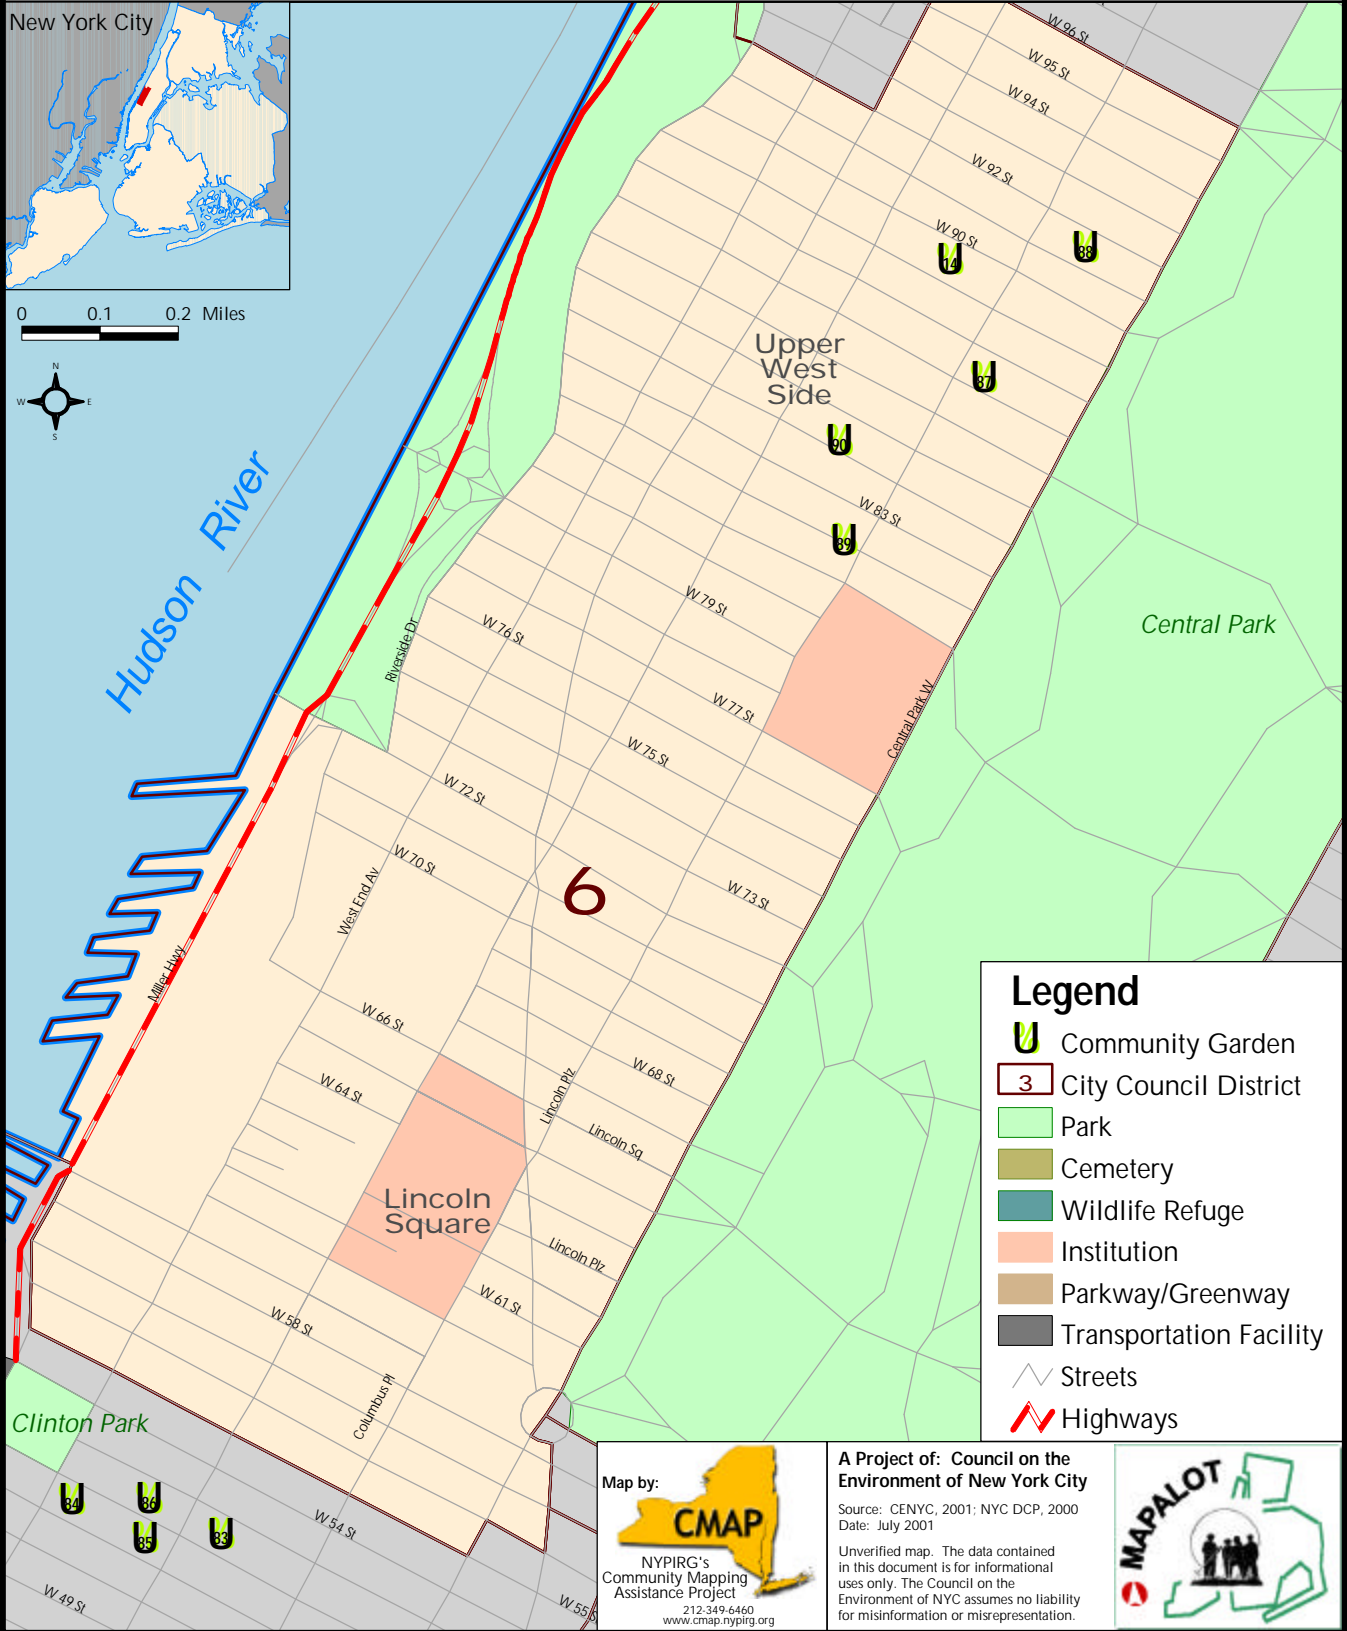

Legend

- Community Garden
- City Council District
- Park
- Cemetery
- Wildlife Refuge
- Institution
- Parkway/Greenway
- Transportation Facility
- Streets
- Highways

Map by:

A Project of: Council on the Environment of New York City

Source: CENYC, 2001; NYC DCP, 2000
Date: July 2001