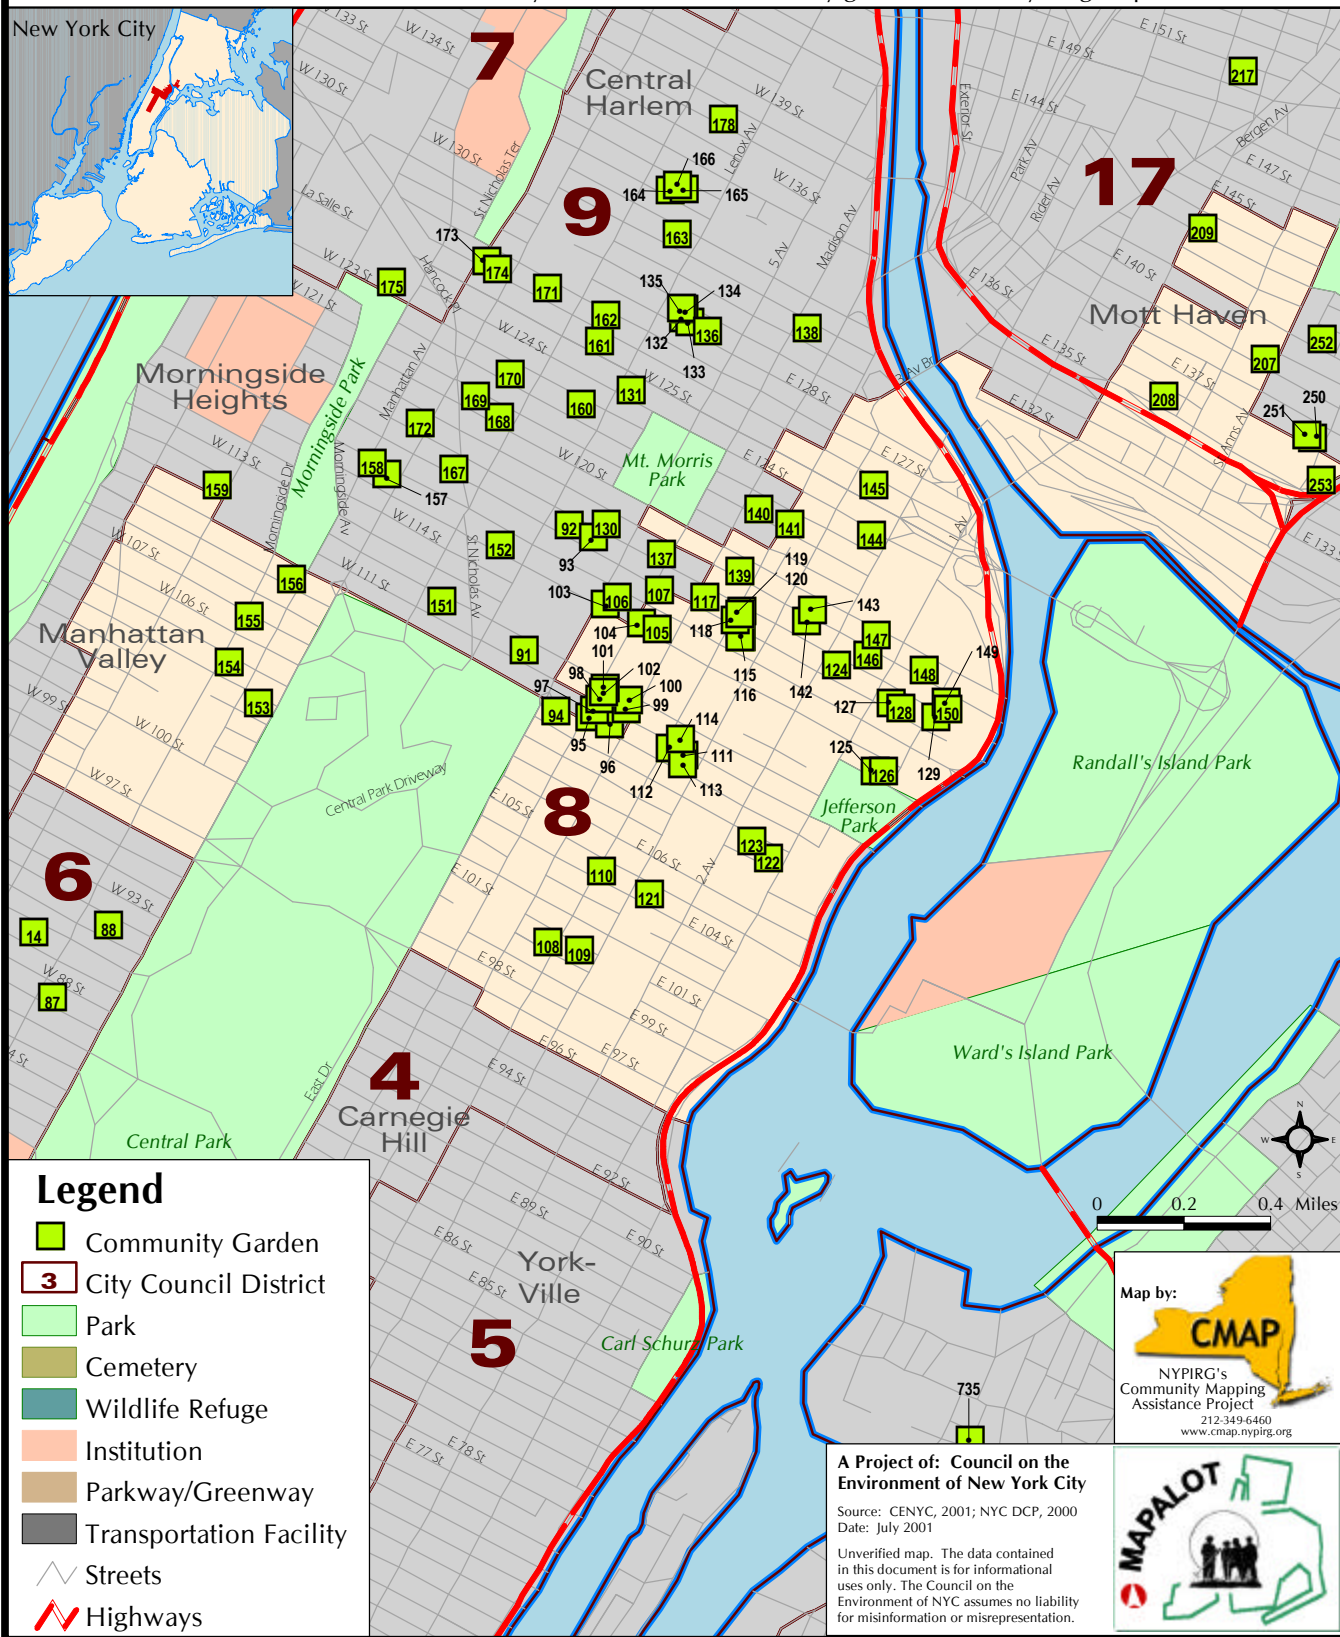

Community Gardens

Manhattan: City Council District 8

For detailed information about Community Gardens in New York City go to: www.cenyc.org/maps/index.html

Manhattan: City Council District 8

ID	GARDEN NAME	ADDRESS
94	Nueva Esperanza Jardin Garden	2-6 E. 110th Street
95	110th St. Block Assoc.	1651 Madison Avenue
101	Chenchitas' Group	1691-93 Madison Avenue
102	Mission Garden	1617 East 111th Street
103	Flower Garden #1	1401 5th Avenue
104	Young Devils, Inc.	1753 Madison Ave.
105	La Cuevita	71 E. 115th Street
108	Ebenezer Wesleyan Methodist Church	1574 Lexington Avenue
109	Sunshine Garden/El Barrio's Operation FightBack	188-192 E. 101st Street
110	Hope Community Garden	Lexington b/w 104th & 105th
111	111th St. Betterment Assoc.	176 E. 111th Street
112	111th Street Children Garden	156 E. 111th Street
113	Catano Garden	169 E. 110th Street
115	117th St. Comm. Garden	172 E. 117th Street
116	117th St. Homeowners Assoc.	170 E. 117th Street
117	Magic Garden	1665-71 Park Avenue
118	Sanidad Del Cielo	1879-83 Lexington Avenue
119	El Gallo Social Club Inc.	1891-1895 Lexington Avenue
120	Mini Barrio Gardeners	1887 Lexington Avenue
121	Union Settlement Association	203 E. 104th Street
122	Humacao Community Garden	335 E. 108th Street
123	Neighbors of Vega Baja	East 109 Street between 1st & 2nd Avenues
124	Block and School Association	306-310 East 118th Street
125	Family Garden	431 E. 114th Street
126	Pleasant Park Garden	437-39 E. 114th St./448-450 E. 115th St.
127	St. Mark's Orthodox Monastery	415-421 East 117th Street
128	East Harlem Council	429-433 E. 117th Street
129	Los Amigos Garden	326 Pleasant Avenue
139	UPACA Senior Citizens & Handicapped Garden.	127 East 119th Street
142	Papo's Garden	218-220 E. 119th Street
143	La Casita	223 E. 119th Street
144	Carver Community Garden	236 - 242 E. 124th Street
145	Boricua Brothers	204 E. 126th St.
146	Diamante Garden	332-340-42 E. 119th Street
147	Ana Rosa's Garden of Eden	330-332 & 334-336 E. 120th St.
148	Holy Rosary Garden	433-439 E. 119th Street
149	Pleasant Village Comm. Garden	342-353 Pleasant Ave. /502 E. 119 th St.
150	500 East 118th St. Block Assoc.	505-507 East 118th Street