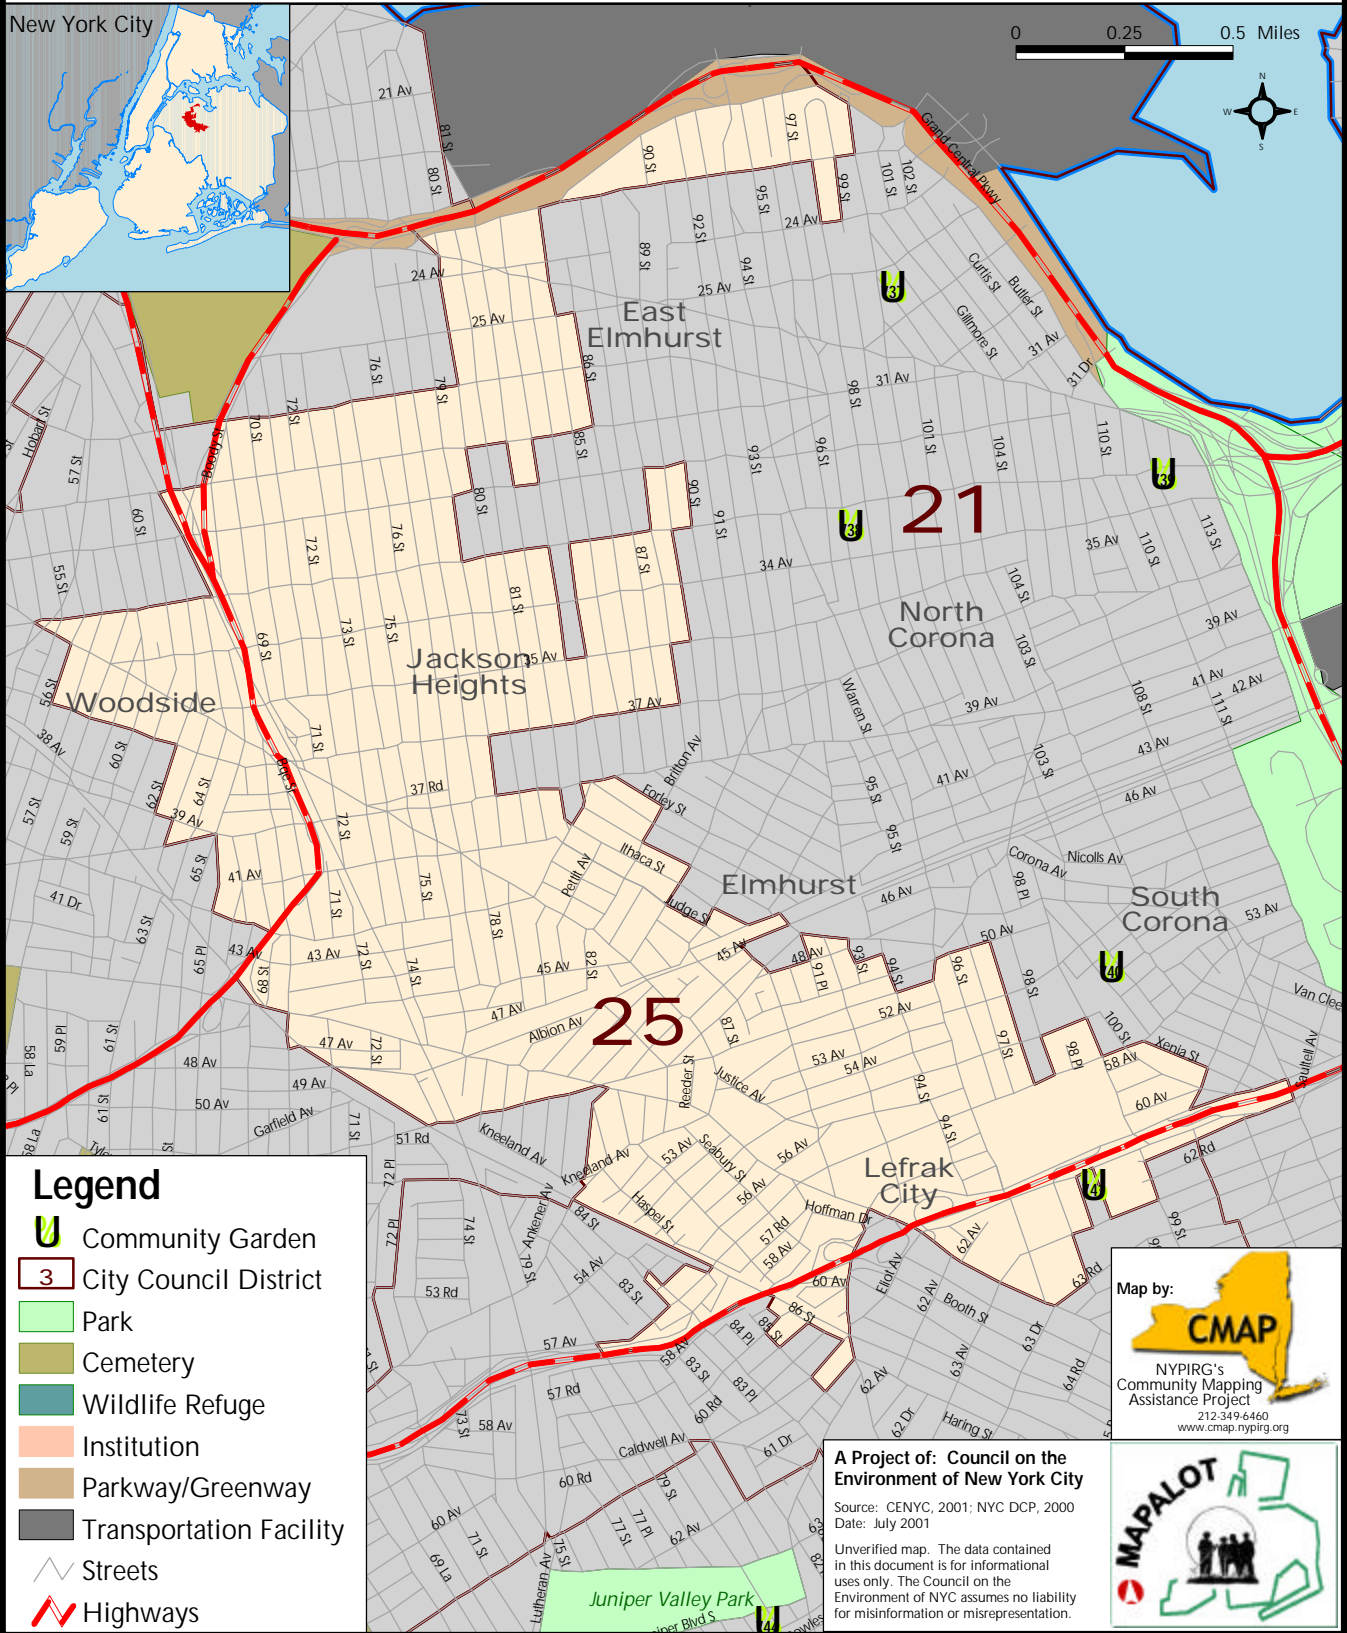

Community Gardens

Queens: City Council District 25

For detailed information about Community Gardens in New York City go to: www.cenyc.org/maps/index.html

Legend

- Community Garden
- City Council District
- Park
- Cemetery
- Wildlife Refuge
- Institution
- Parkway/Greenway
- Transportation Facility
- Streets
- Highways

Map by:

NYPIRG's
Community Mapping
Assistance Project
212-349-6460
www.cmap.nypirg.org

A Project of: Council on the Environment of New York City

Source: CENYC, 2001; NYC DCP, 2000
Date: July 2001