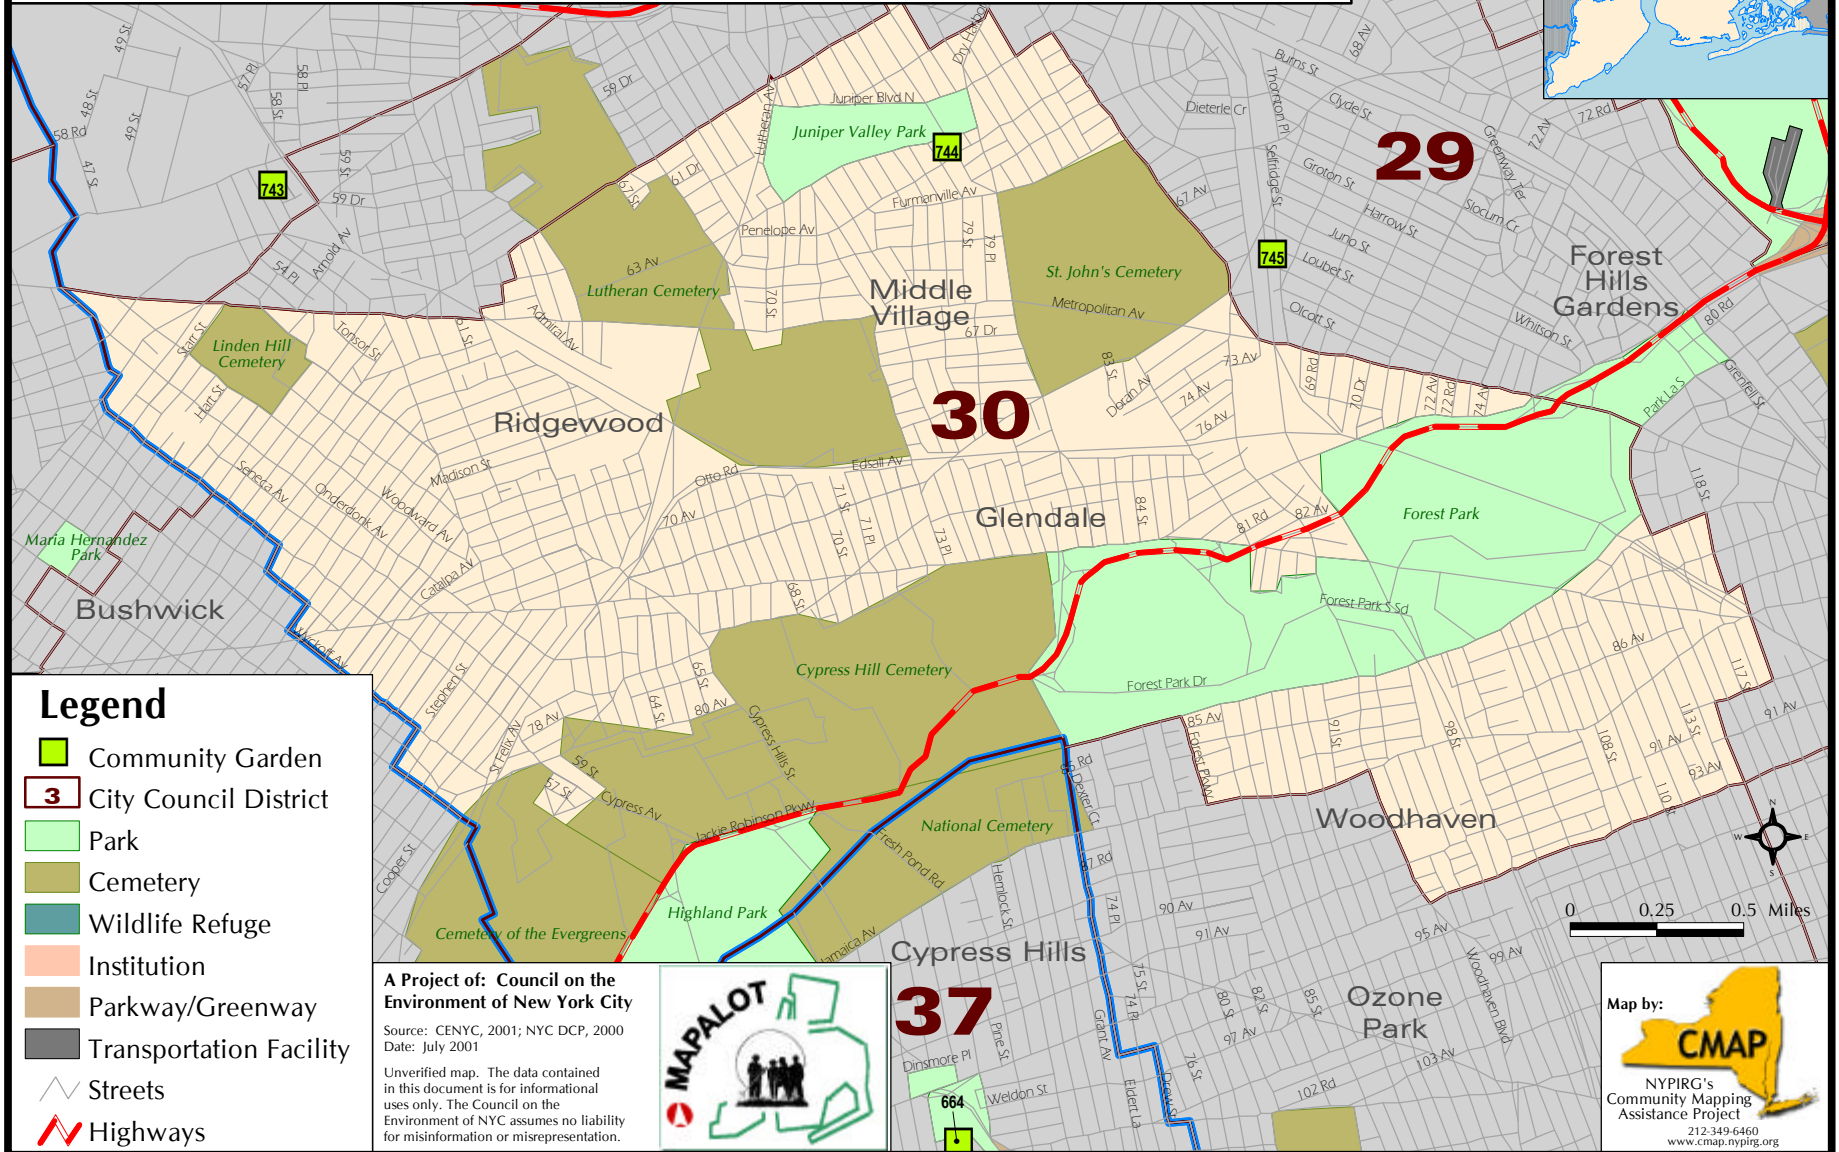

Community Gardens

Queens: City Council District 30

For detailed information about Community Gardens in New York City go to: www.cenyc.org/maps/index.html

Legend

- Community Garden
- City Council District
- Park
- Cemetery
- Wildlife Refuge
- Institution
- Parkway/Greenway
- Transportation Facility
- Streets
- Highways

A Project of: Council on the Environment of New York City
 Source: CENYC, 2001; NYC DCP, 2000
 Date: July 2001
 Unverified map. The data contained in this document is for informational uses only. The Council on the Environment of NYC assumes no liability for misinformation or misrepresentation.

Queens: City Council District 30

ID	GARDEN NAME	ADDRESS
744	P.S. 49	79-15 Penelope Avenue