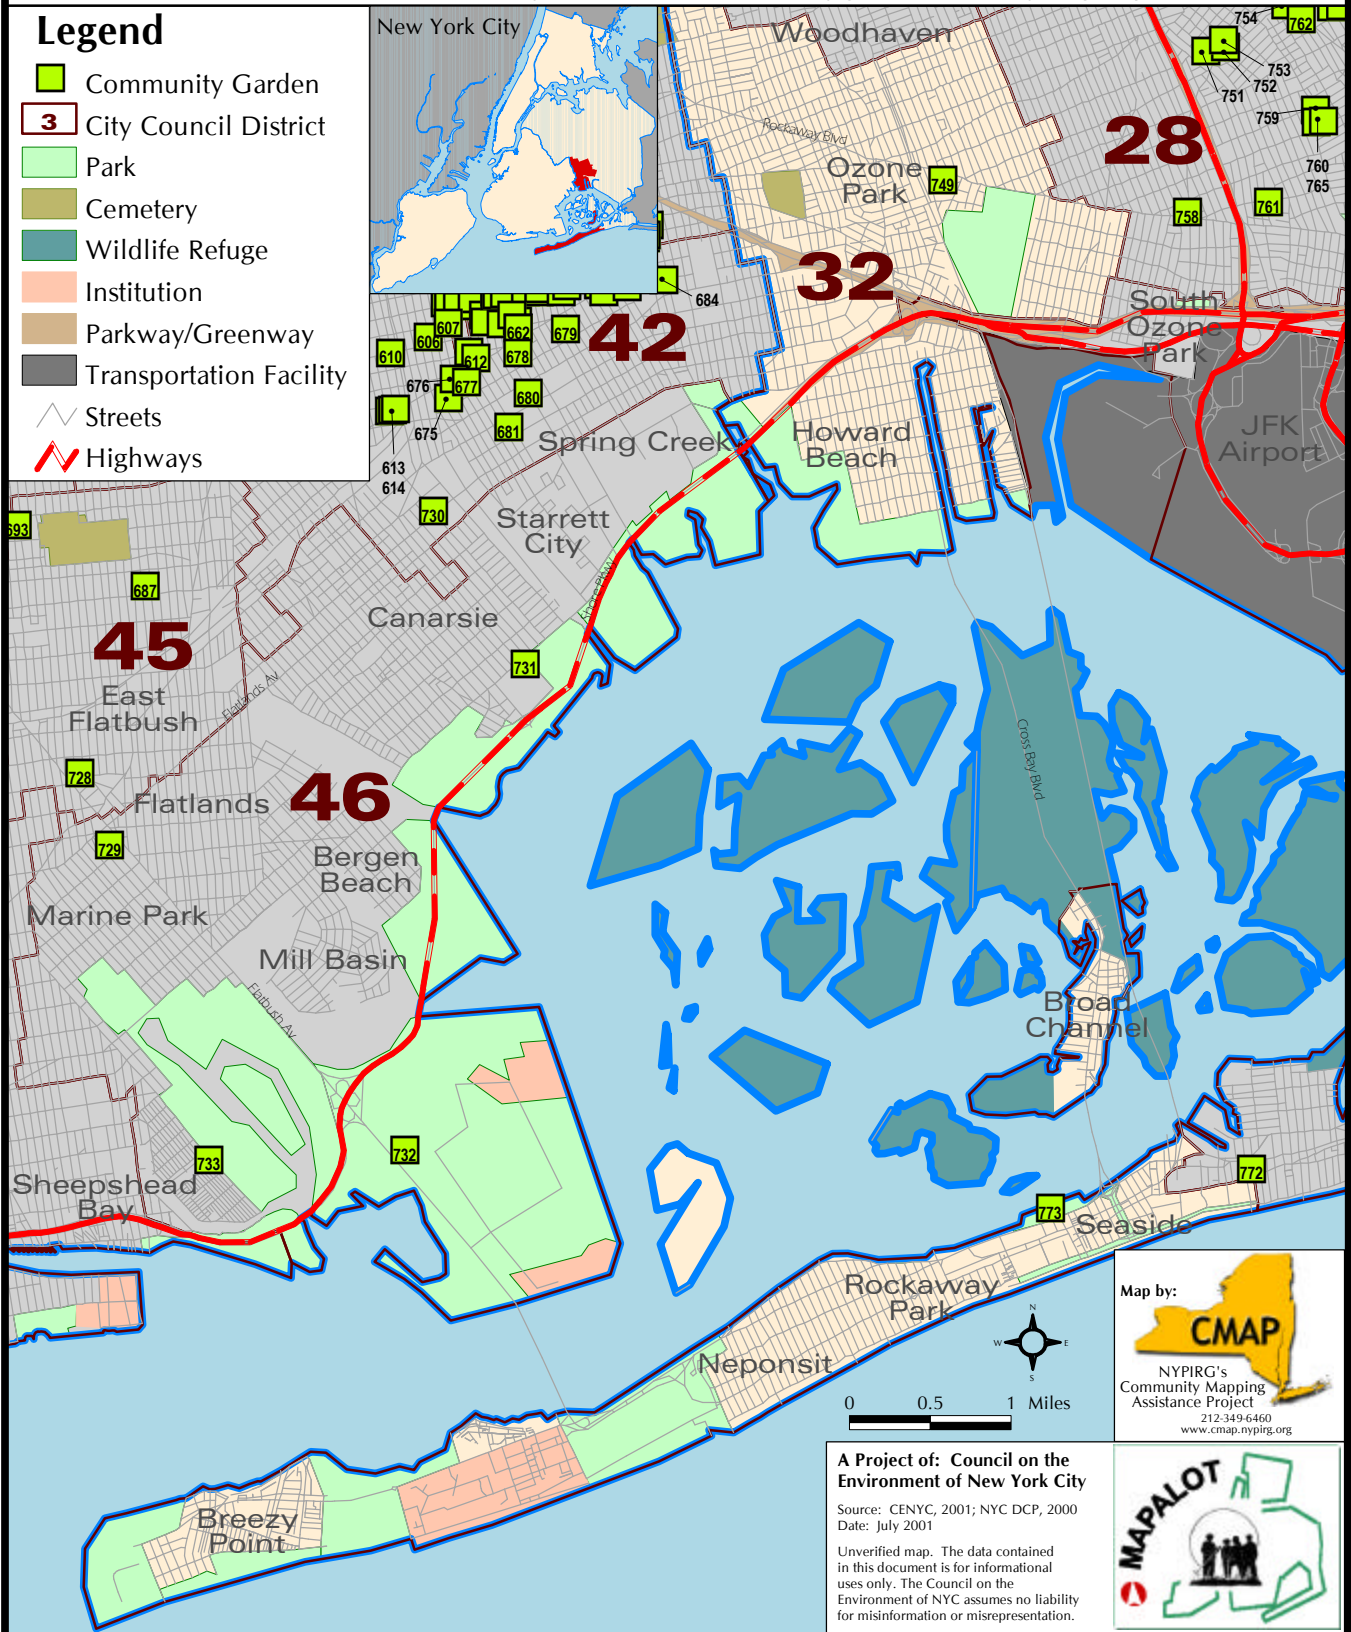

Community Gardens

Queens: City Council District 32

For detailed information about Community Gardens in New York City go to: www.cenyc.org/maps/index.html

Legend

- Community Garden
- City Council District
- Park
- Cemetery
- Wildlife Refuge
- Institution
- Parkway/Greenway
- Transportation Facility
- Streets
- Highways

Map by:

CMAP
NYPIRG's
Community Mapping
Assistance Project
212-349-6460
www.cmap.nypirg.org

A Project of: Council on the Environment of New York City

Source: CENYC, 2001; NYC DCP, 2000
Date: July 2001