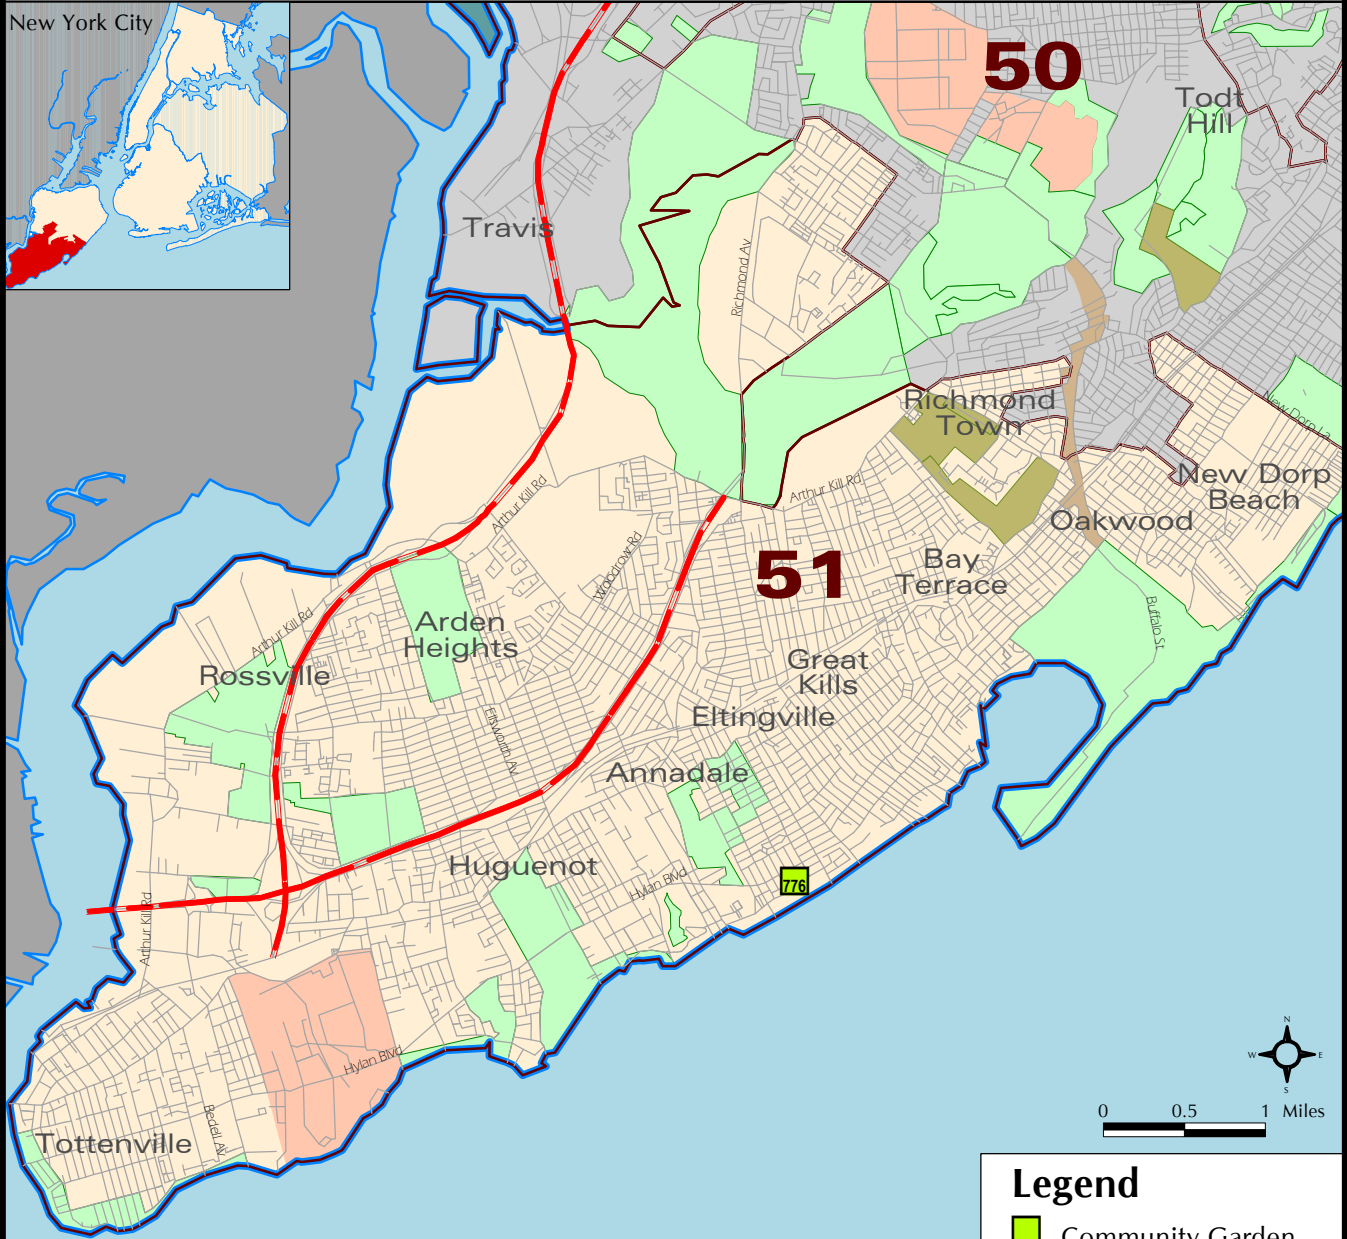

Community Gardens

Staten Island: City Council District 51

For detailed information about Community Gardens in New York City go to: www.cenyc.org/maps/index.html

Legend

- Community Garden
- City Council District
- Park
- Cemetery
- Wildlife Refuge
- Institution
- Parkway/Greenway
- Transportation Facility
- Streets
- Highways

Map by:

NYPIRG's
Community Mapping
Assistance Project
212-349-6460
www.cmap.nypirg.org

A Project of: Council on the Environment of New York City

Source: CENYC, 2001; NYC DCP, 2000
Date: July 2001

Unverified map. The data contained in this document is for informational uses only. The Council on the Environment of NYC assumes no liability for misinformation or misrepresentation.

Community Gardens

For detailed information about Community Gardens in New York City go to: www.cenyc.org/maps/index.html

Staten Island: City Council District 51

ID	GARDEN NAME	ADDRESS
776	Bayview Habitat	S/E/C Bayview Terrace/E/O Holdridge Ave.