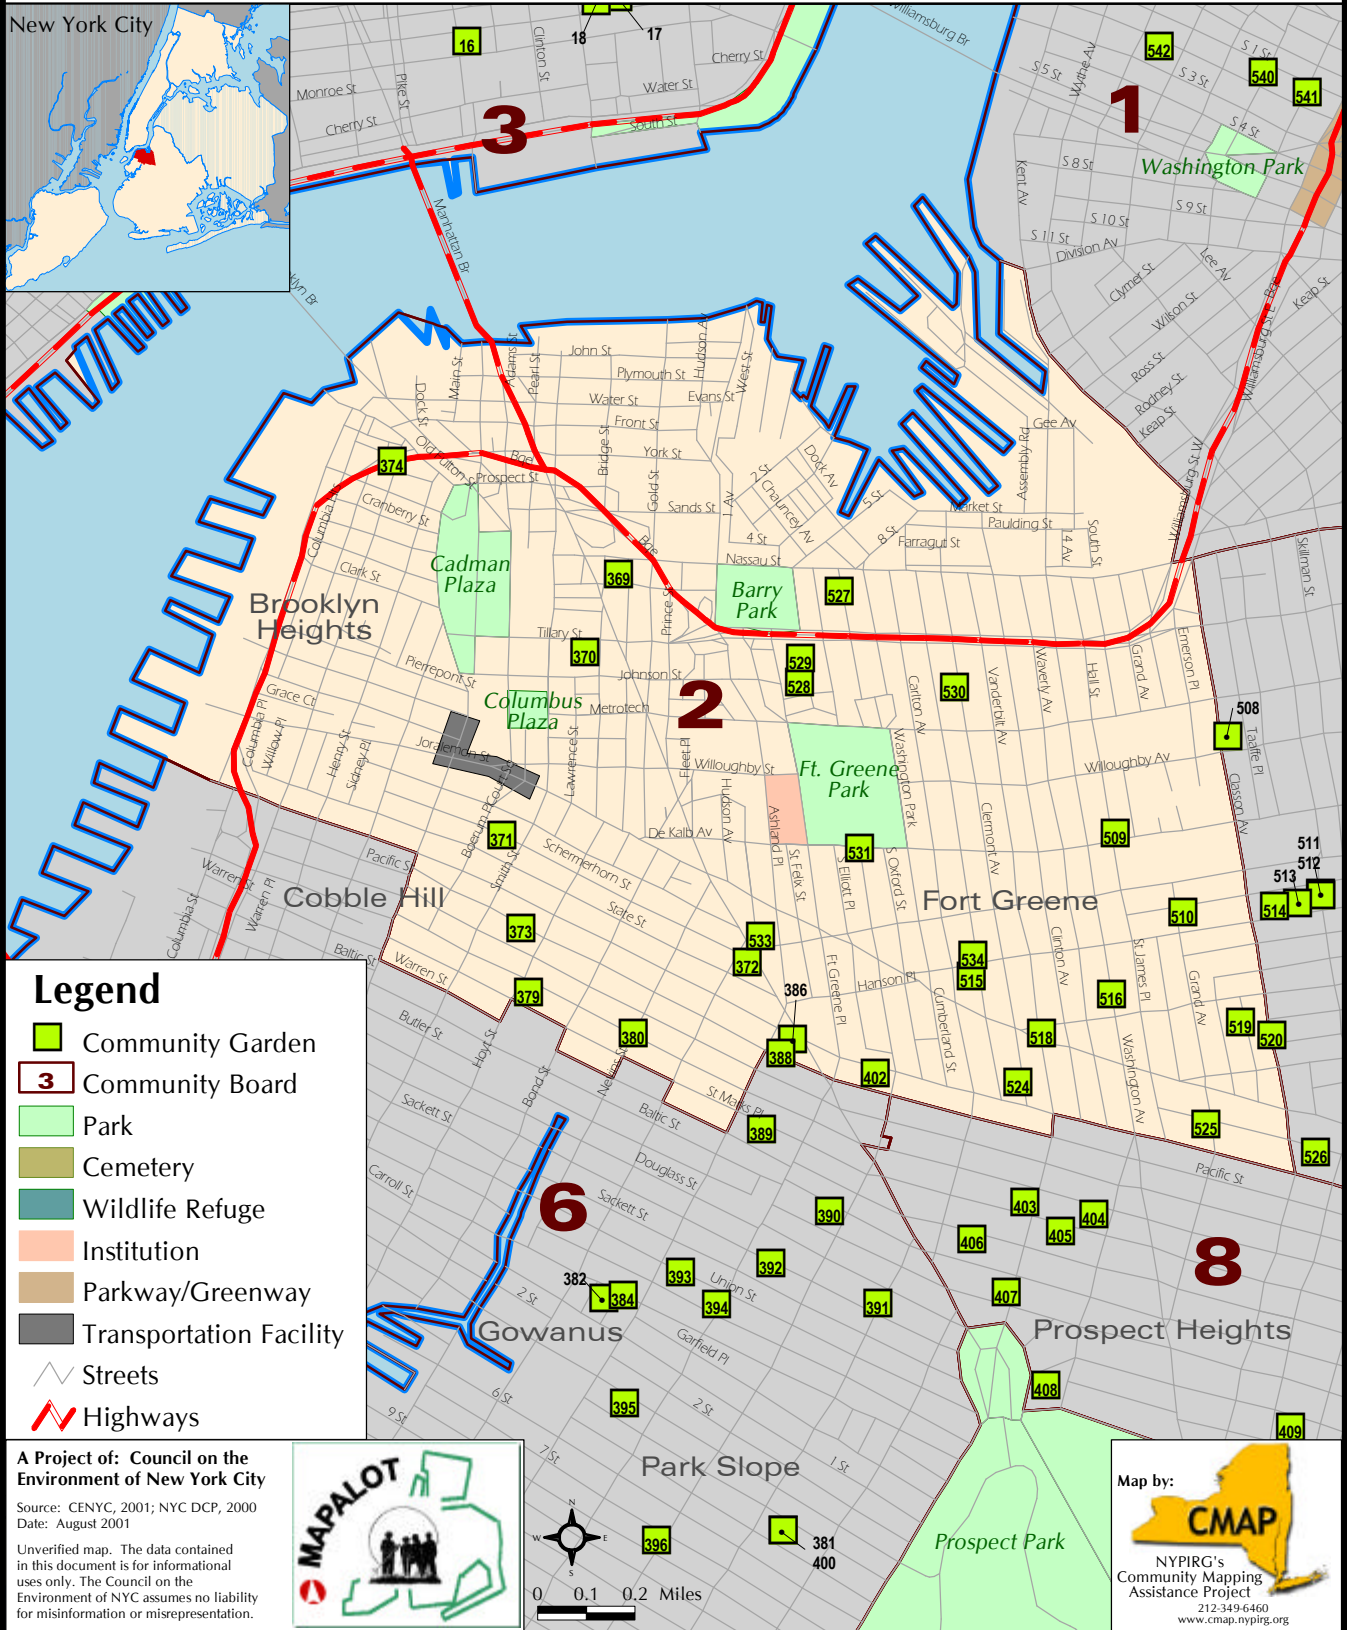

## Brooklyn: Community Board 2

For detailed information about Community Gardens in New York City go to: [www.cenyc.org/maps/index.html](http://www.cenyc.org/maps/index.html)