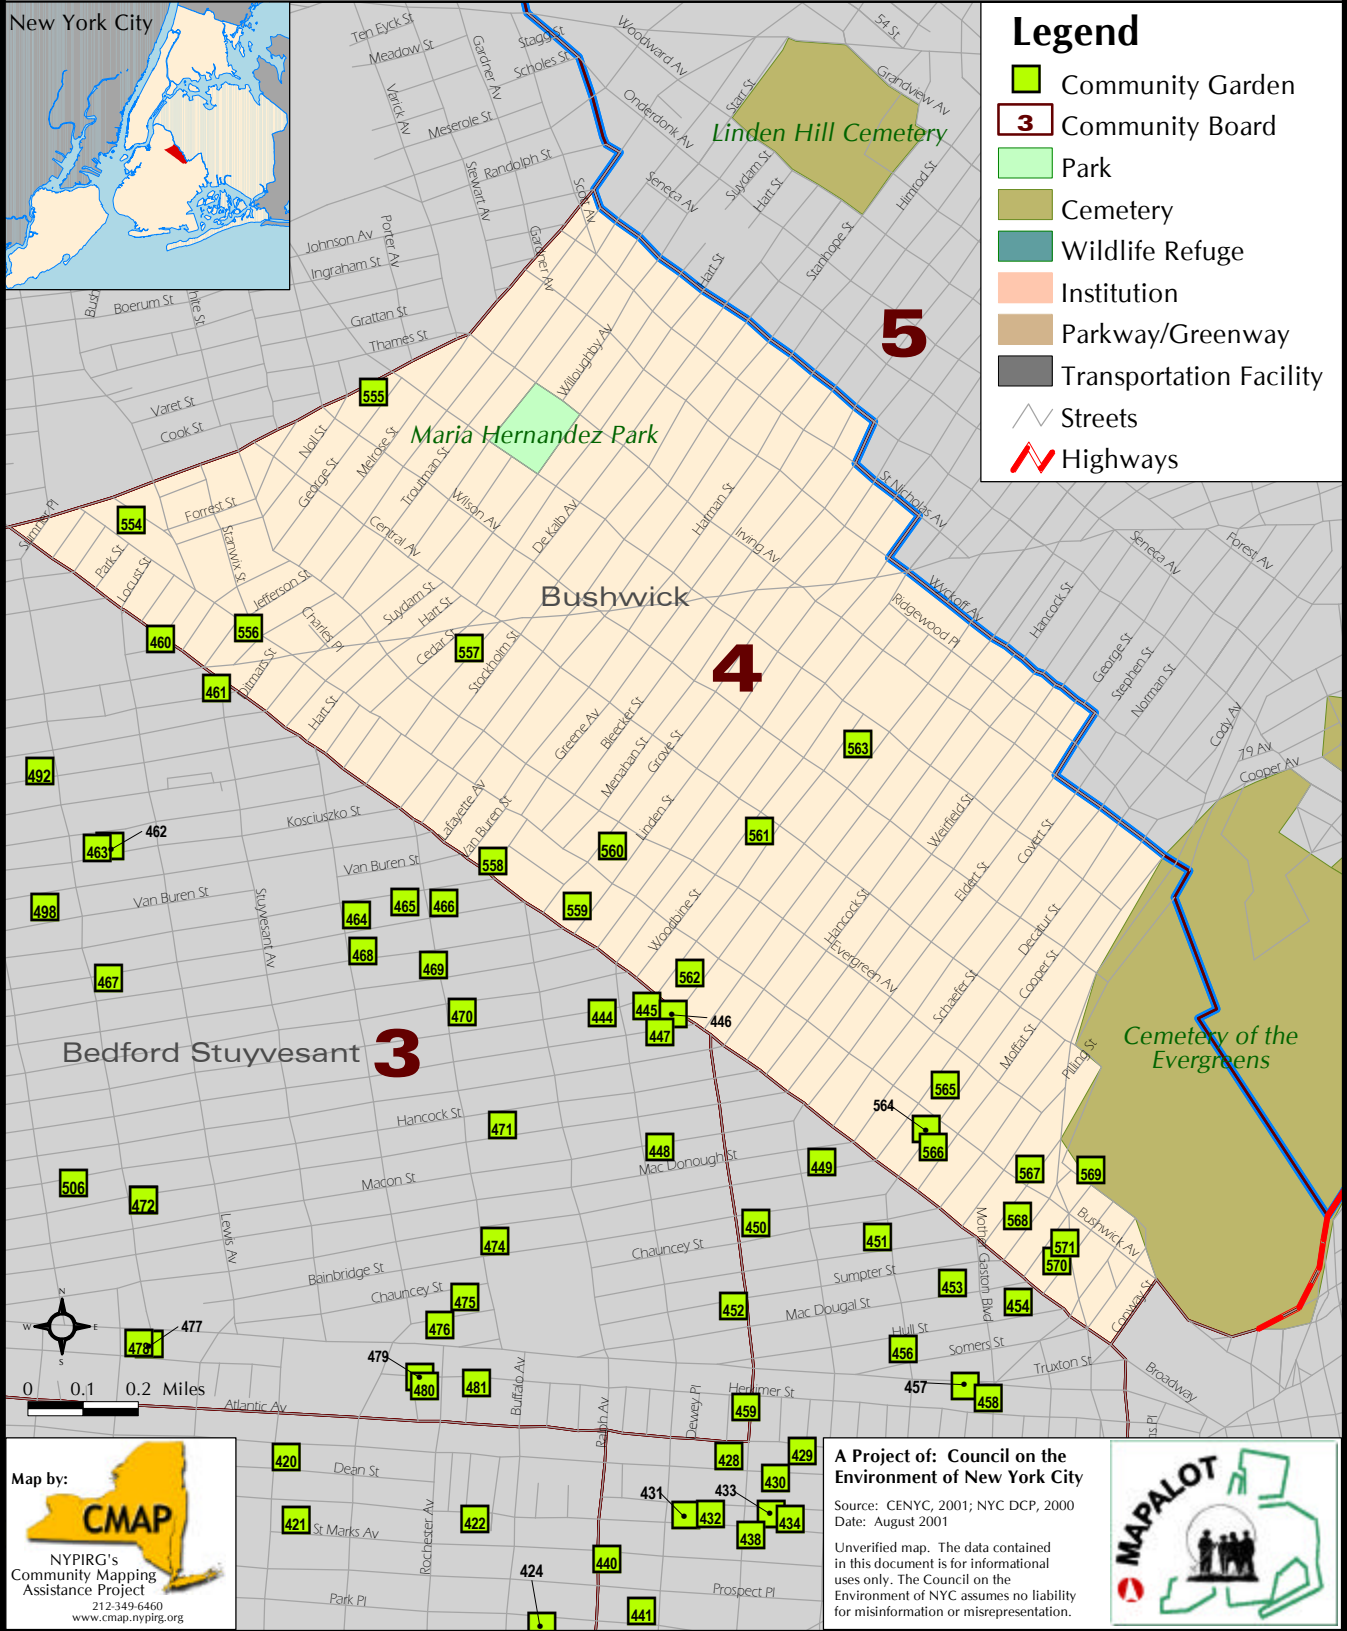

Legend

- Community Garden
- Community Board
- Park
- Cemetery
- Wildlife Refuge
- Institution
- Parkway/Greenway
- Transportation Facility
- Streets
- Highways