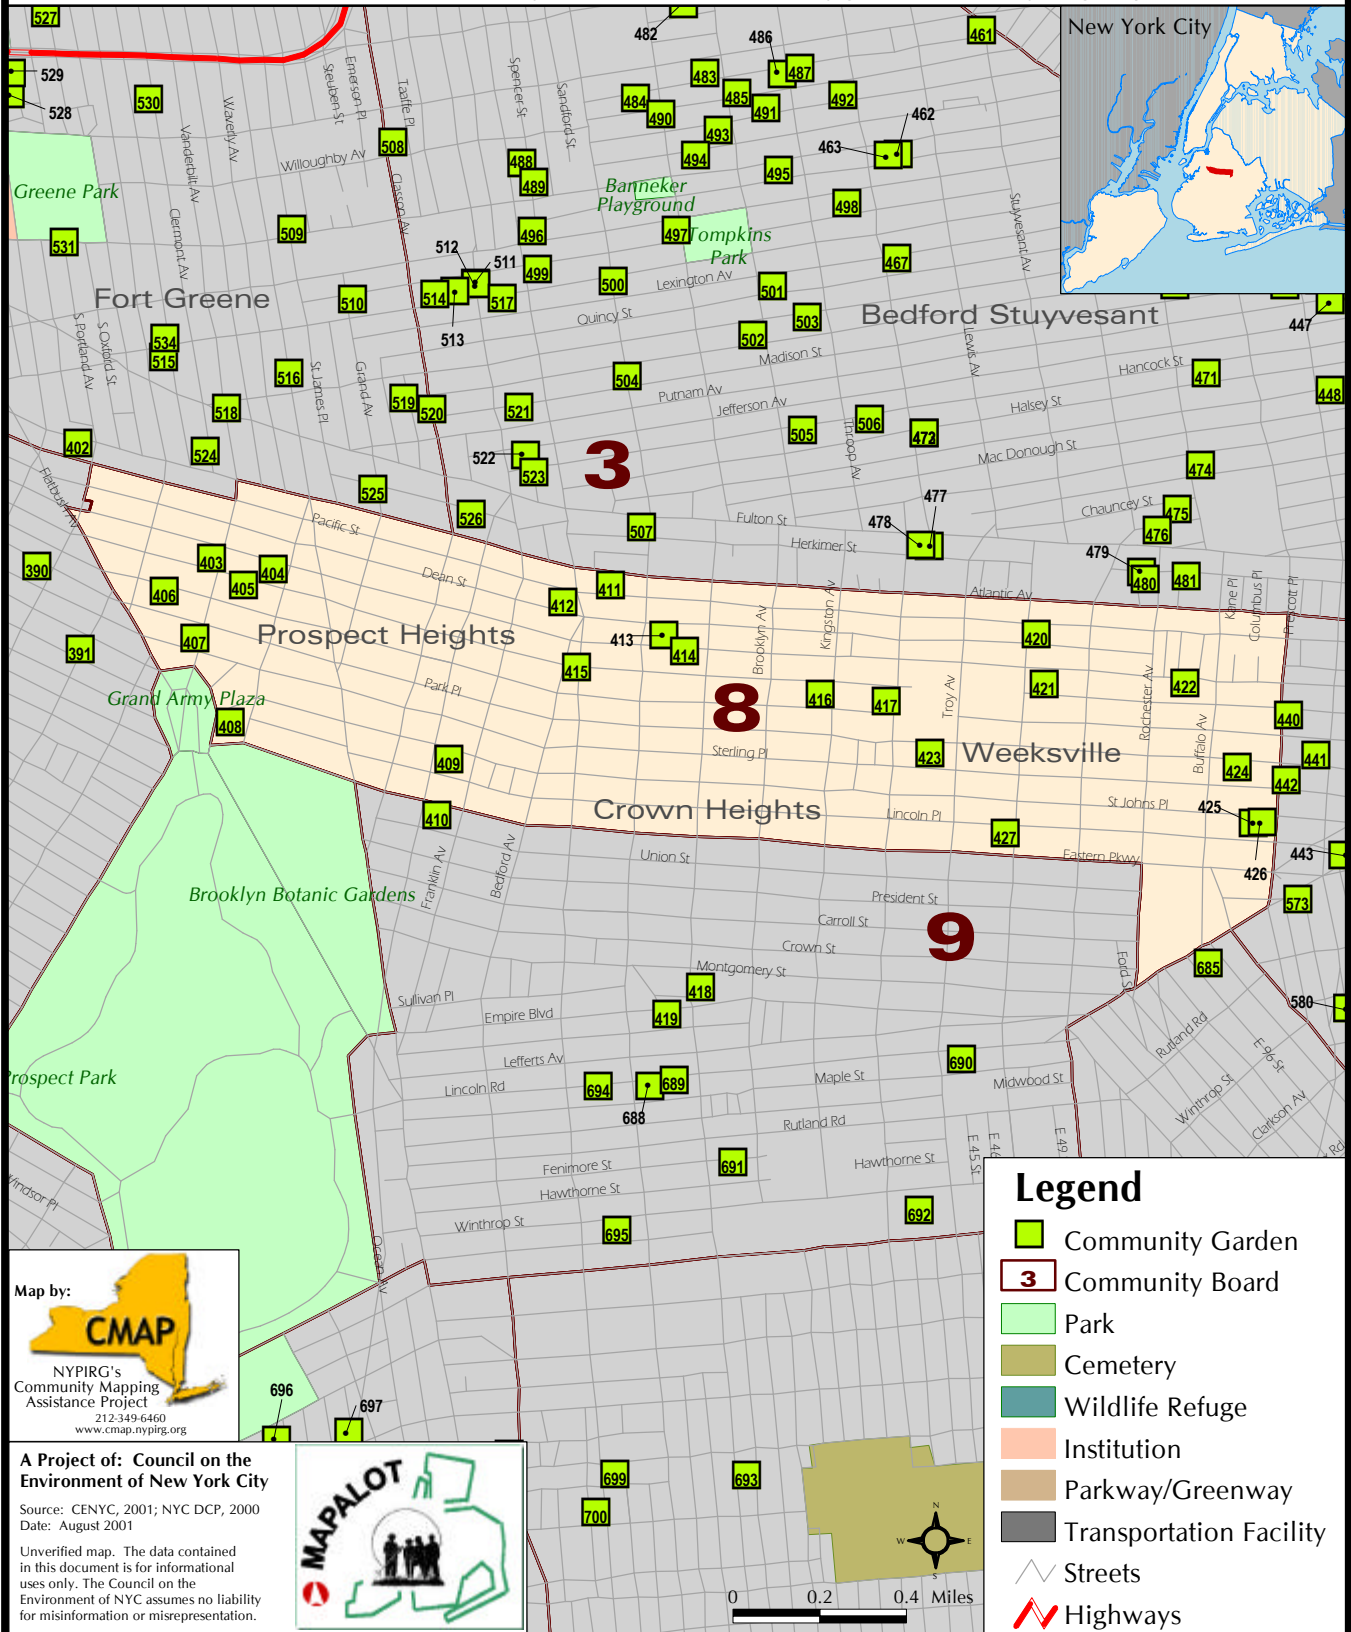

Community Gardens

Brooklyn: Community Board 8

For detailed information about Community Gardens in New York City go to: www.cenyc.org/maps/index.html

Map by:

 NYPIRG's
 Community Mapping
 Assistance Project
 212-349-6460
 www.cmap.nypirg.org

A Project of: Council on the Environment of New York City

Source: CENYC, 2001; NYC DCP, 2000
 Date: August 2001

Unverified map. The data contained in this document is for informational uses only. The Council on the Environment of NYC assumes no liability for misinformation or misrepresentation.

Legend

- Community Garden
- Community Board
- Park
- Cemetery
- Wildlife Refuge
- Institution
- Parkway/Greenway
- Transportation Facility
- Streets
- Highways

Community Gardens

For detailed information about Community Gardens in New York City go to: www.cenyc.org/maps/index.html