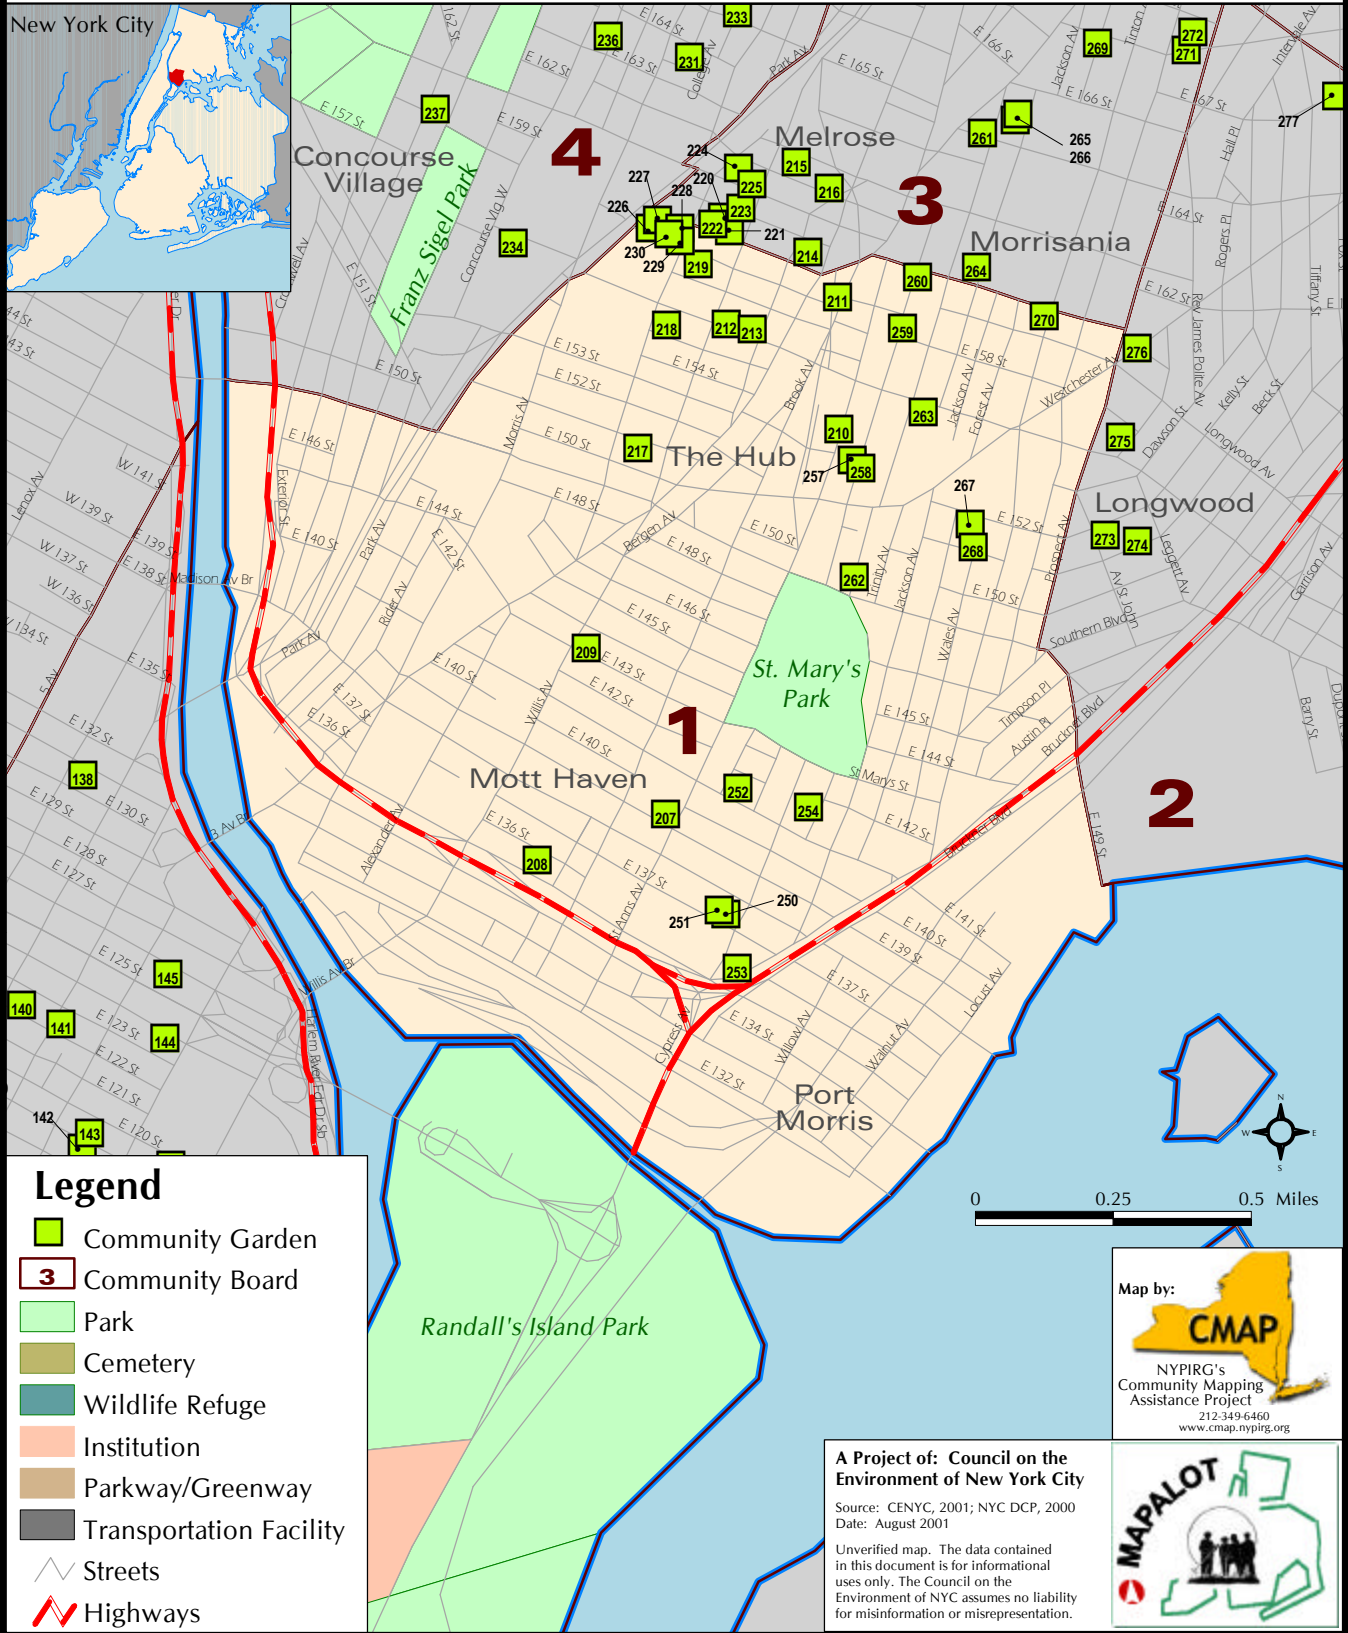

## Bronx: Community Board 1

For detailed information about Community Gardens in New York City go to: [www.cenyc.org/maps/index.html](http://www.cenyc.org/maps/index.html)