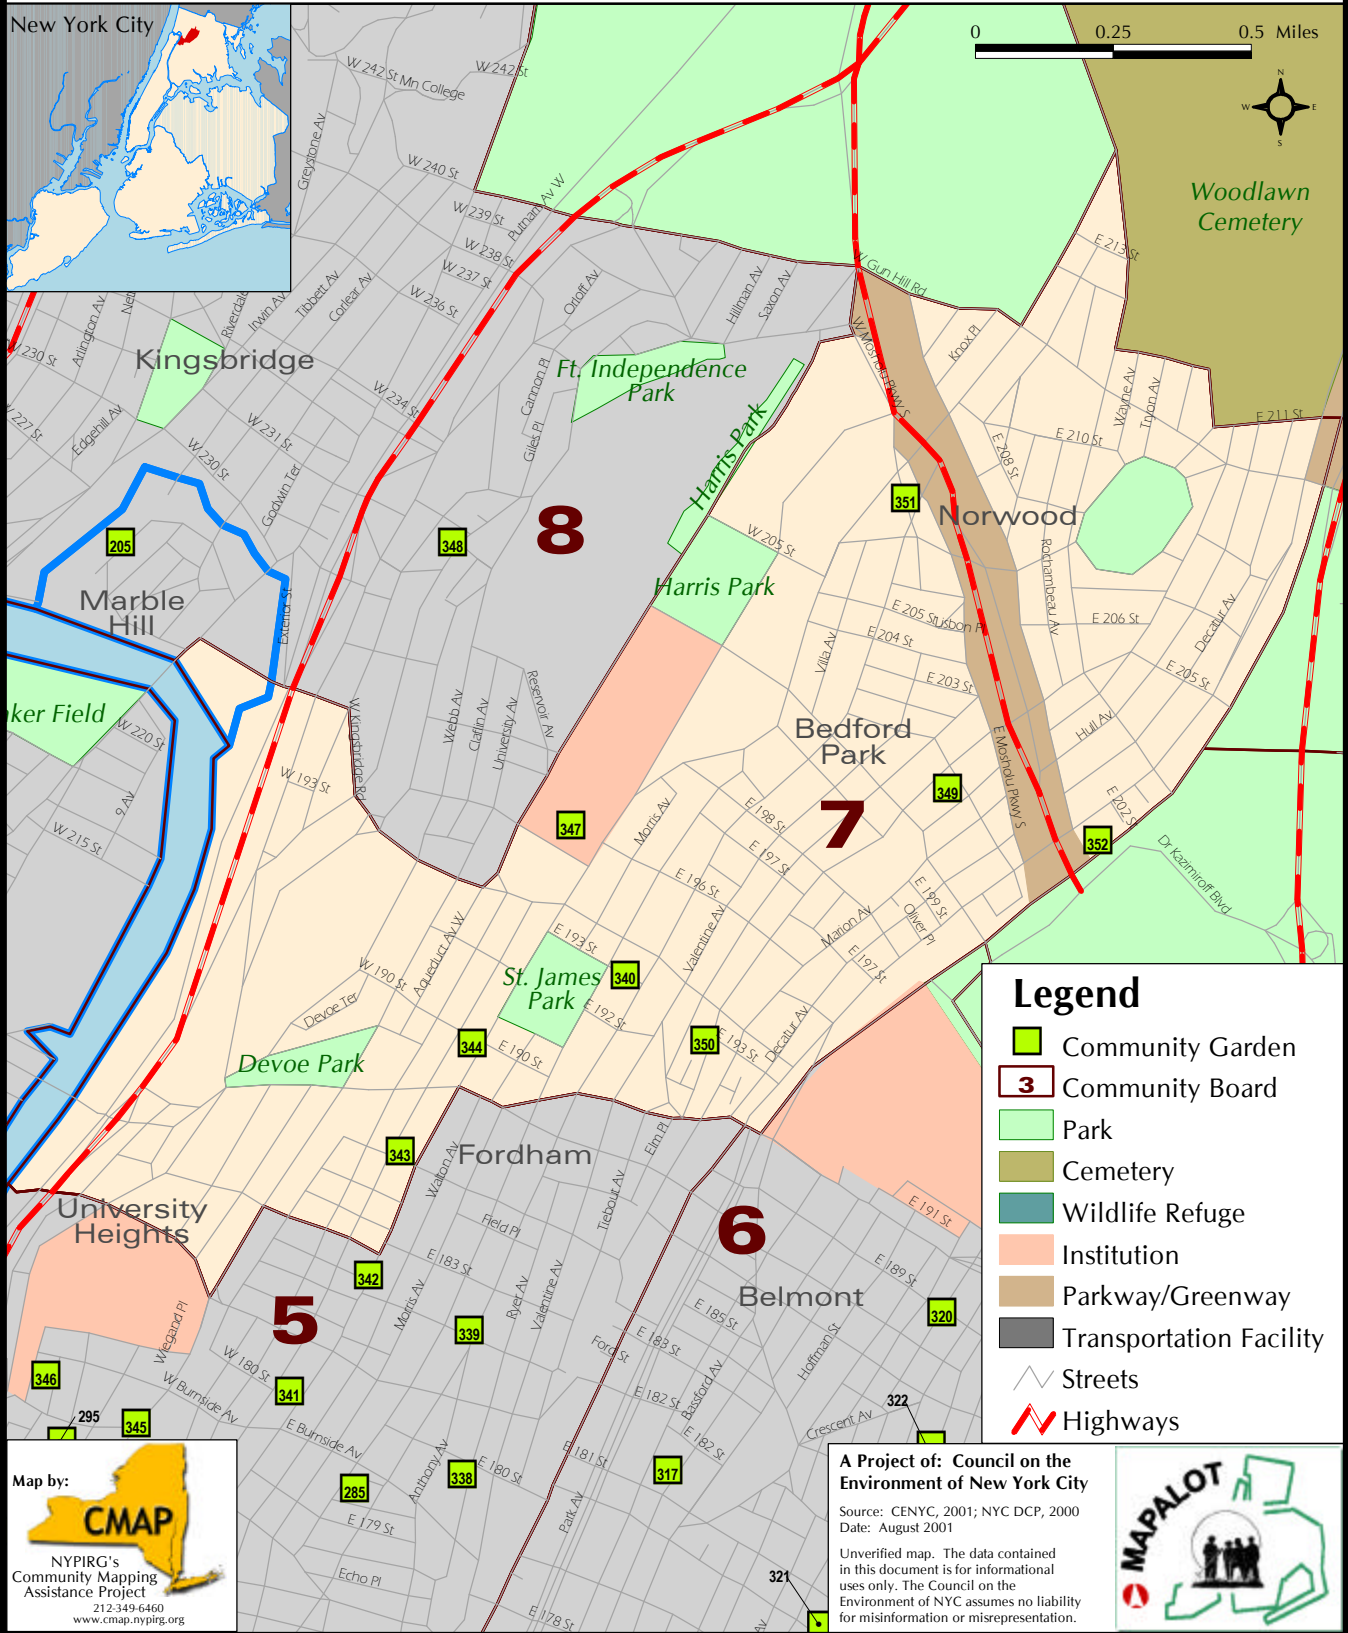

Community Gardens

Bronx: Community Board 7

For detailed information about Community Gardens in New York City go to: www.cenyc.org/maps/index.html

Legend

- Community Garden
- Community Board
- Park
- Cemetery
- Wildlife Refuge
- Institution
- Parkway/Greenway
- Transportation Facility
- Streets
- Highways

Map by:

NYPIRG's
Community Mapping
Assistance Project
212-349-6460
www.cmap.nypirg.org

A Project of: Council on the Environment of New York City
 Source: CENYC, 2001; NYC DCP, 2000
 Date: August 2001
 Unverified map. The data contained in this document is for informational uses only. The Council on the Environment of NYC assumes no liability for misinformation or misrepresentation.

Community Gardens

For detailed information about Community Gardens in New York City go to: www.cenyc.org/maps/index.html

Bronx: Community Board 7

| ID | GARDEN NAME | ADDRESS |
|-----|-------------------------------------|-----------------------------|
| 340 | P.S. 246 | 2641 Grand Concourse |
| 343 | Concerned Citizens of Davidson Ave. | 2385 Davidson Avenue |
| 344 | Davidson Avenue Green Thumb | 2502 Davidson Avenue |
| 347 | Walton High School | 2780 Reservoir Ave. |
| 349 | Bainbridge Garden | 2974-2980 Bainbridge Ave. |
| 350 | Fordham Bedford Lot-Busters | 2592-2597 Bainbridge Avenue |
| 351 | Risse St. Garden Committee | 2 East Mosholu Parkway |
| 352 | PS 20 Garden | 3050 Webster Avenue |
| 560 | Concerned Citizens of Grove St. | 72-74 Grove Street |