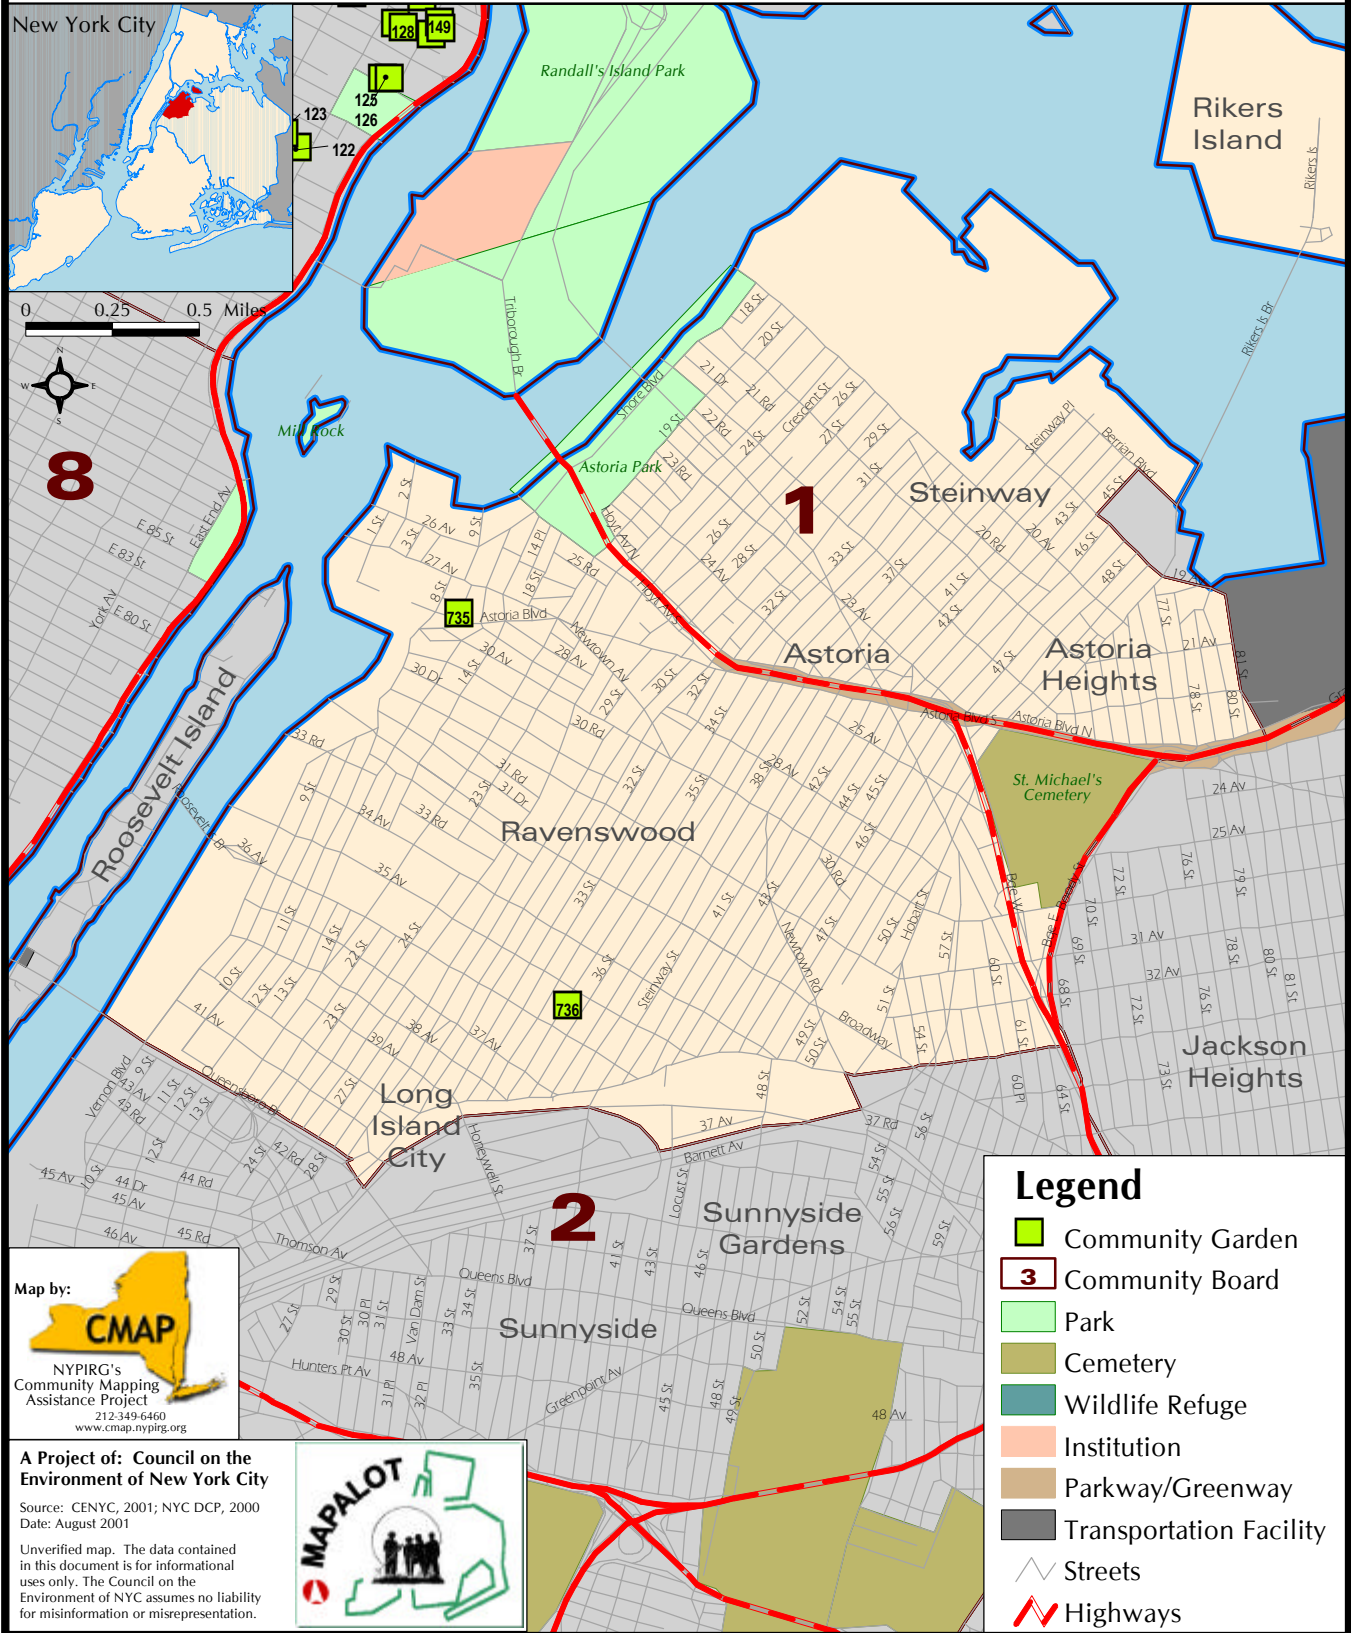

Community Gardens

Queens: Community Board 1

For detailed information about Community Gardens in New York City go to: www.cenyc.org/maps/index.html

Legend

- Community Garden
- Community Board
- Park
- Cemetery
- Wildlife Refuge
- Institution
- Parkway/Greenway
- Transportation Facility
- Streets
- Highways

Map by:

NYPIRG's
Community Mapping
Assistance Project
212-349-6460
www.cmap.nypirg.org

A Project of: Council on the Environment of New York City

Source: CENYC, 2001; NYC DCP, 2000
Date: August 2001

Unverified map. The data contained in this document is for informational uses only. The Council on the Environment of NYC assumes no liability for misinformation or misrepresentation.

Community Gardens

For detailed information about Community Gardens in New York City go to: www.cenyc.org/maps/index.html

Queens: Community Board 1

ID	GARDEN NAME	ADDRESS
735	Two Coves Garden	30th Avenue & Main Avenue & Astoria Boulevard
736	Astoria Residents Reclaiming Our World	3538 35th Street